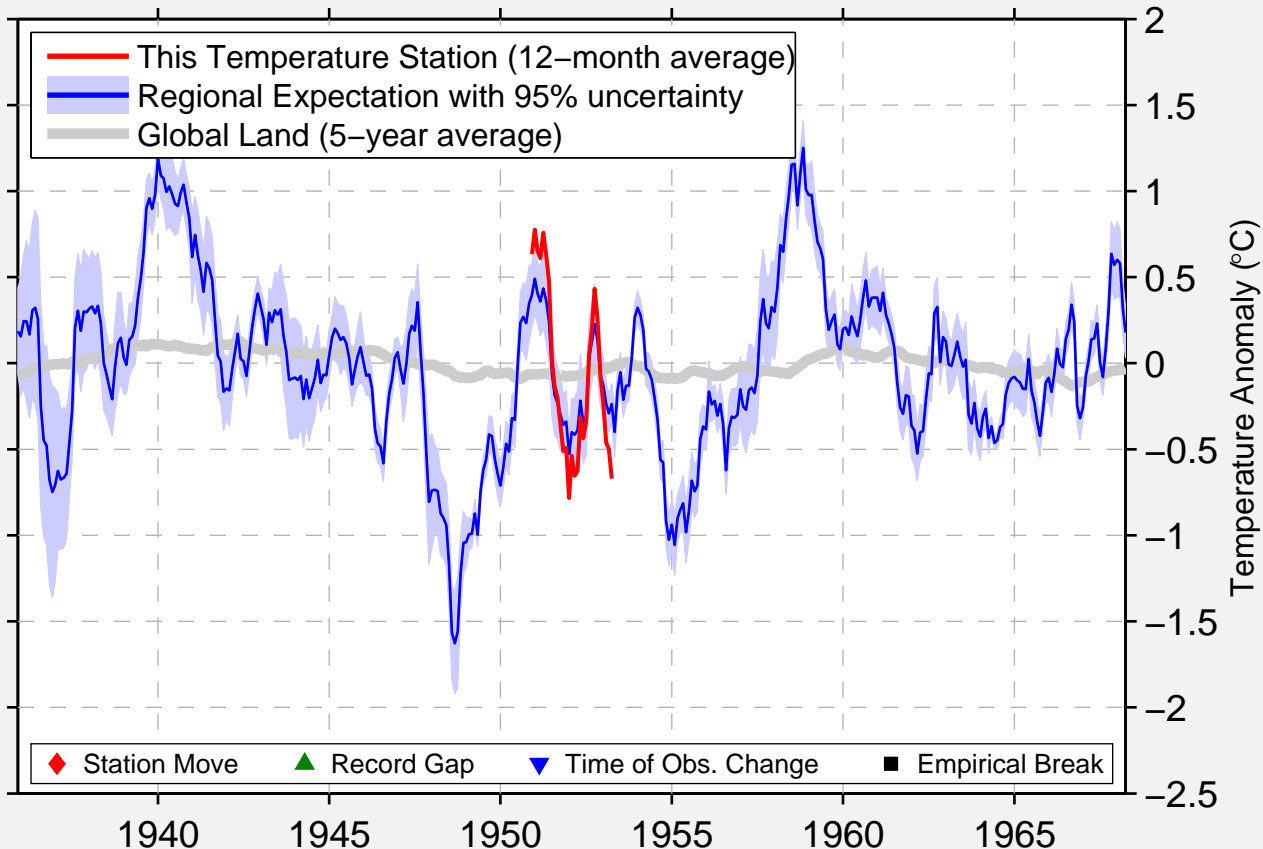

# CECILVILLE 5 SE

41.083 N, 123.050 W (United States)

Data Quality Controlled and Aligned at Breakpoints

Berkeley Earth