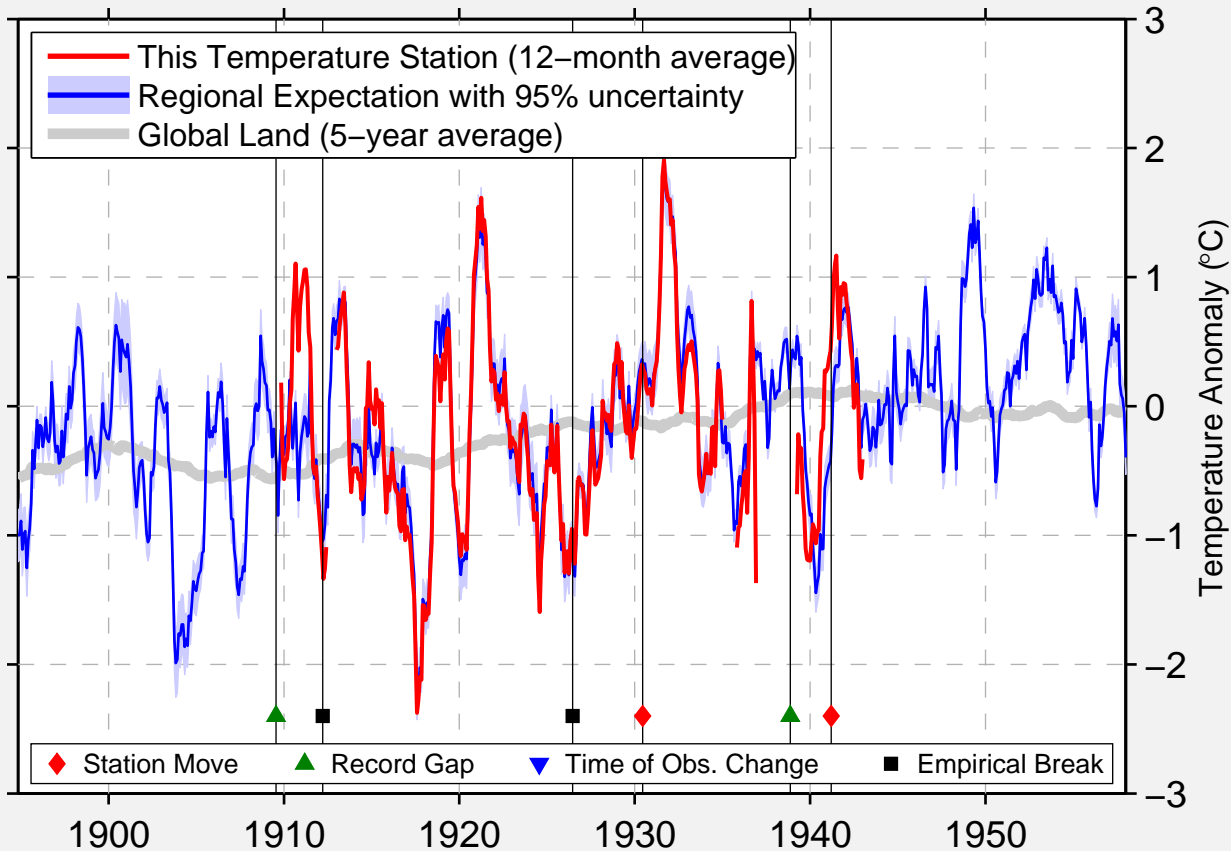

BLOOMSBURG NEAR

41.073 N, 76.422 W (United States)

Data Quality Controlled and Aligned at Breakpoints

Berkeley Earth