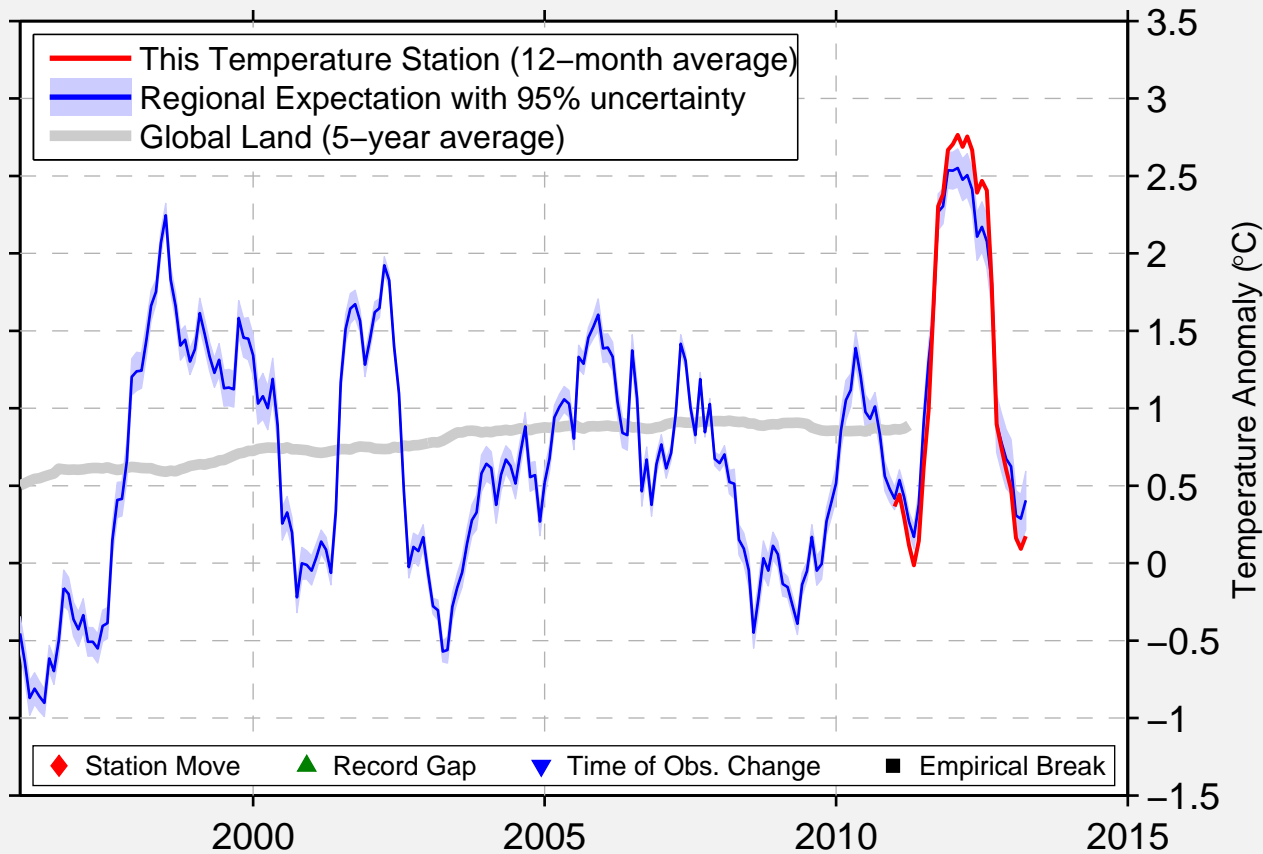

# FULTON CO ARPT

41.066 N, 86.182 W (United States)

Data Quality Controlled and Aligned at Breakpoints

Berkeley Earth