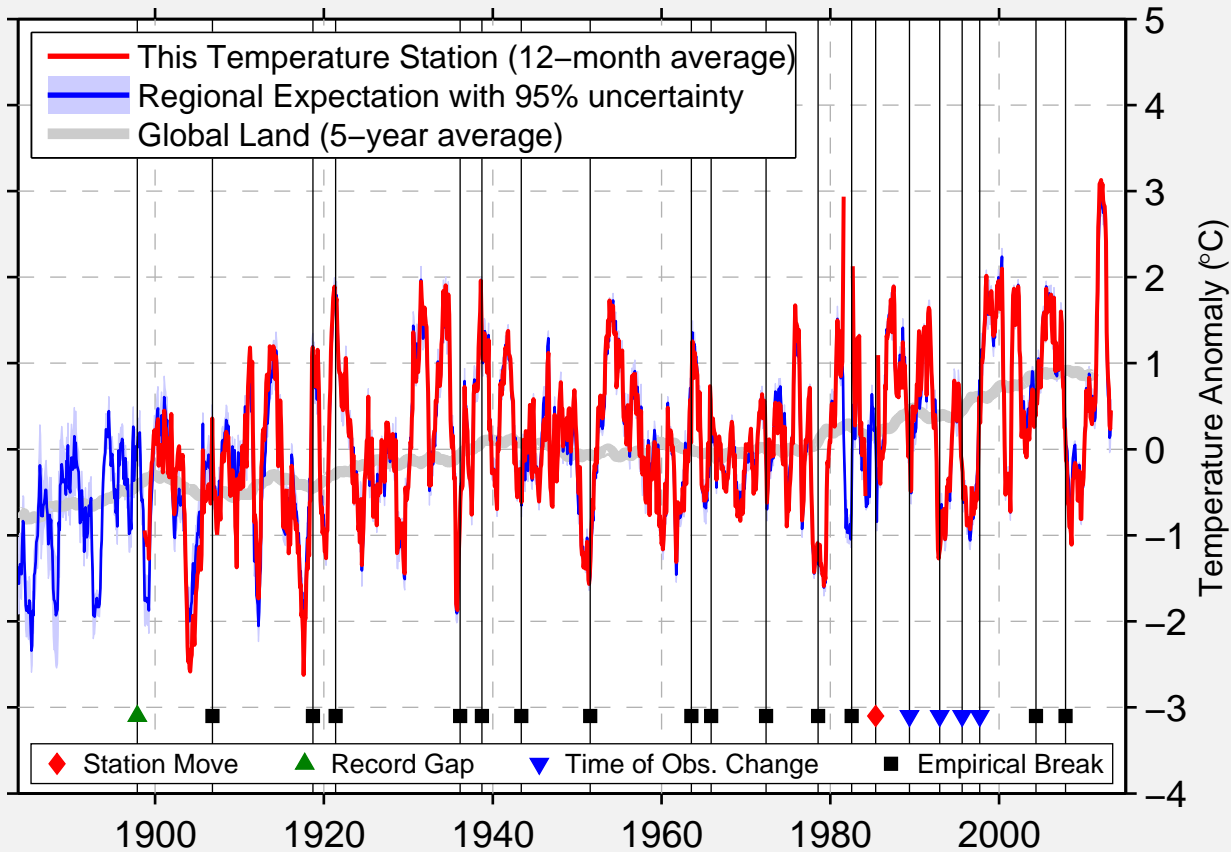

ALBIA 3 NNE

41.066 N, 92.787 W (United States)

Data Quality Controlled and Aligned at Breakpoints

Berkeley Earth