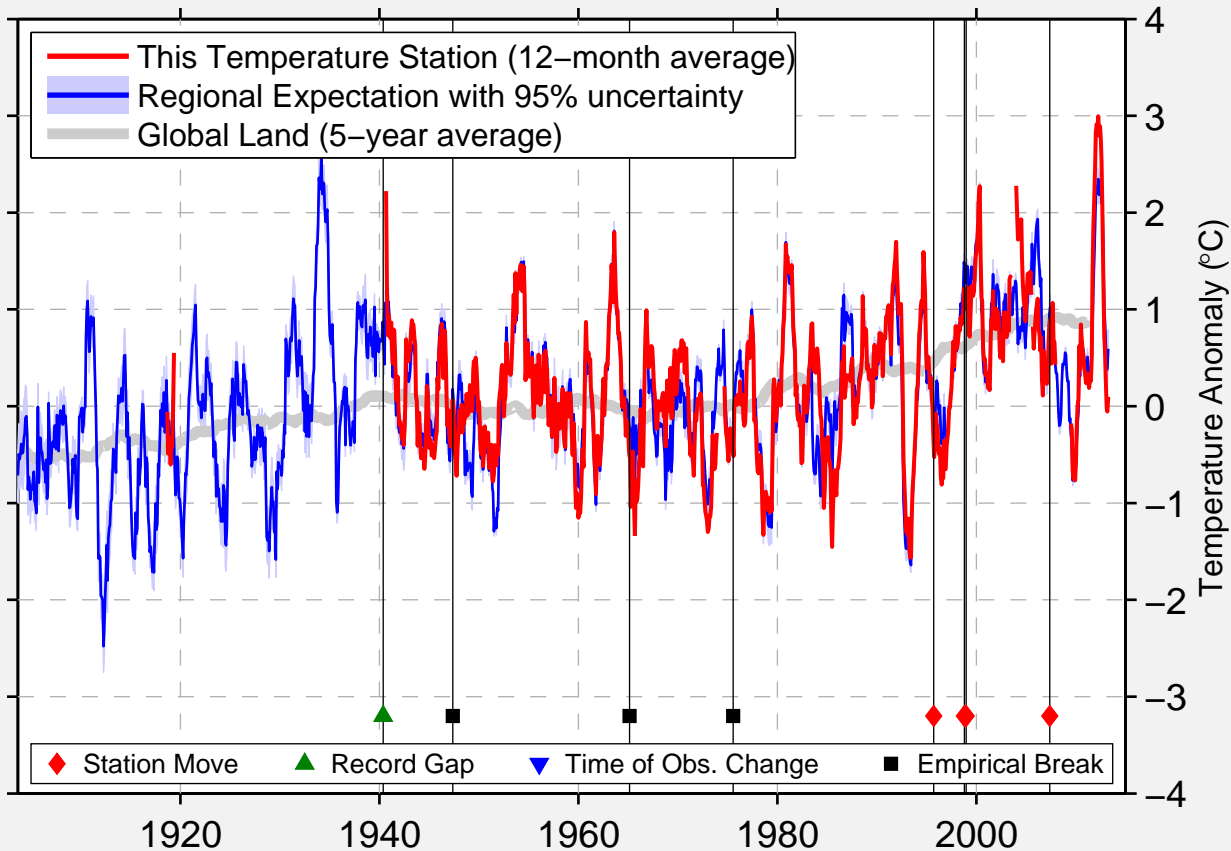

BIG SPRINGS

41.061 N, 102.103 W (United States)

Data Quality Controlled and Aligned at Breakpoints

Berkeley Earth