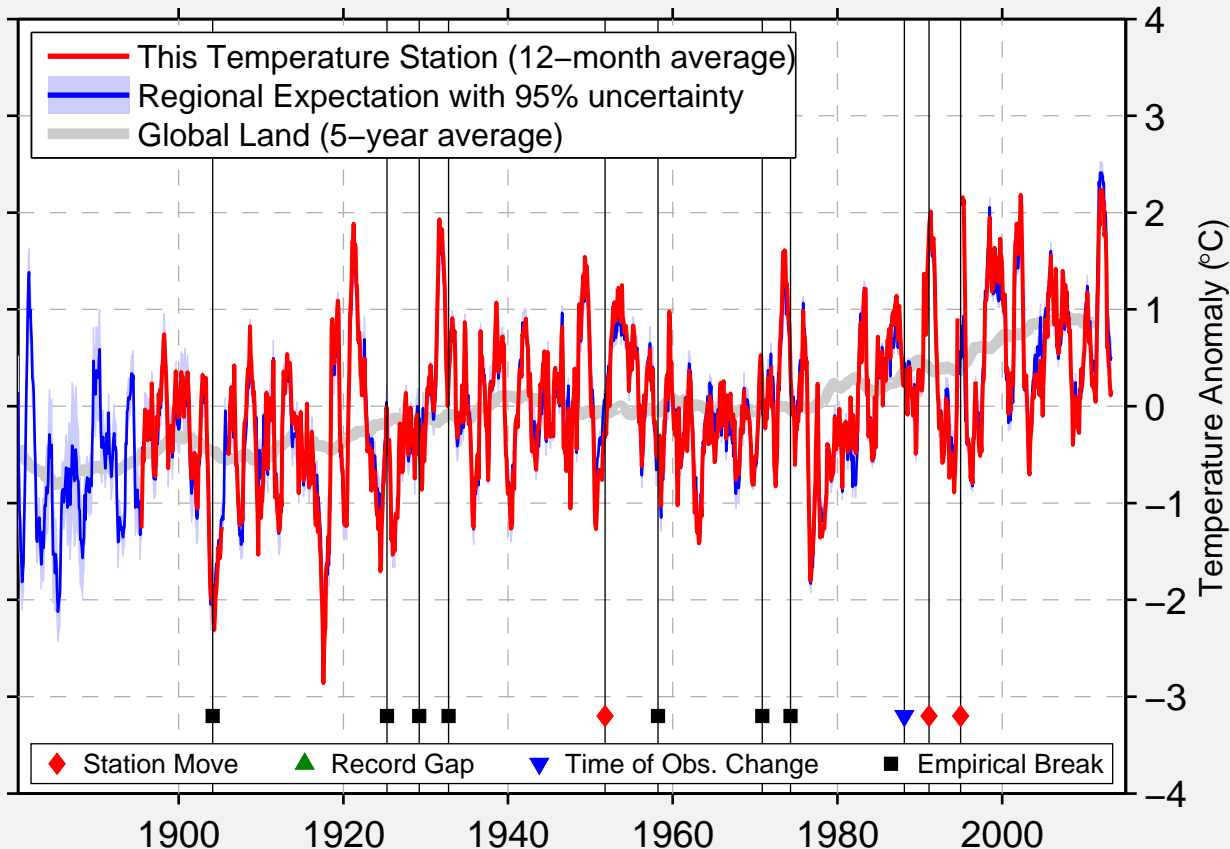

# CHIPPEWA LAKE

41.051 N, 81.931 W (United States)

Data Quality Controlled and Aligned at Breakpoints

Berkeley Earth