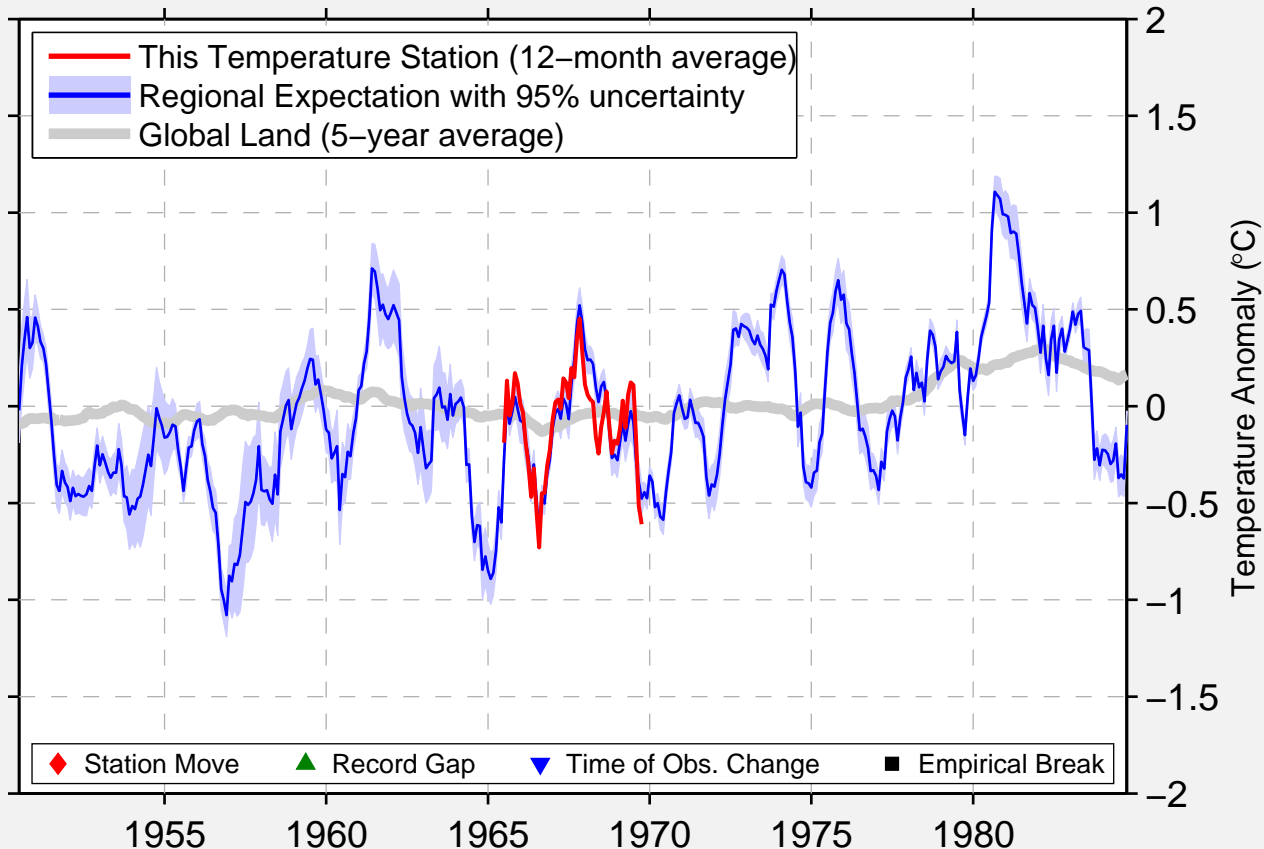

# TANJIL BREN

37.800 S, 146.200 E (Australia)

Data Quality Controlled and Aligned at Breakpoints

Berkeley Earth