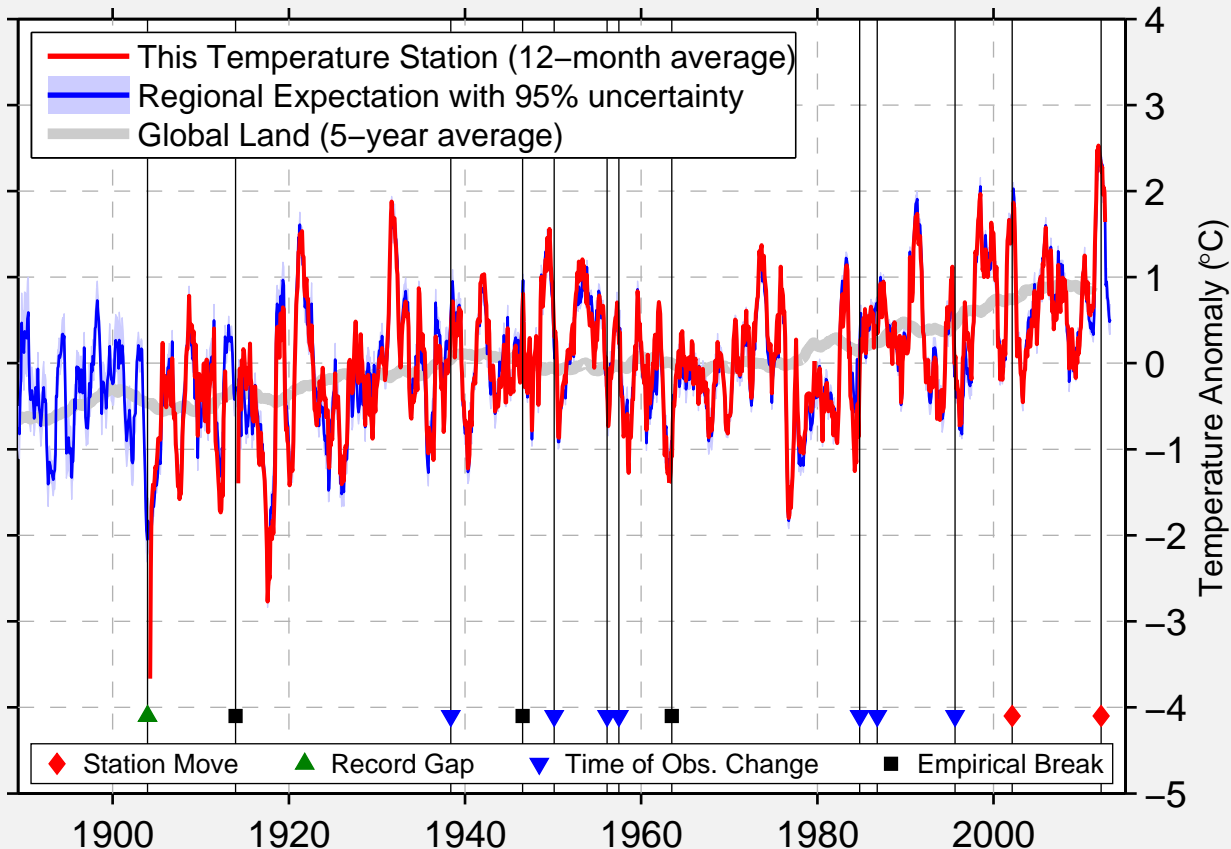

NEW CASTLE 1 N

41.017 N, 80.362 W (United States)

Data Quality Controlled and Aligned at Breakpoints

Berkeley Earth