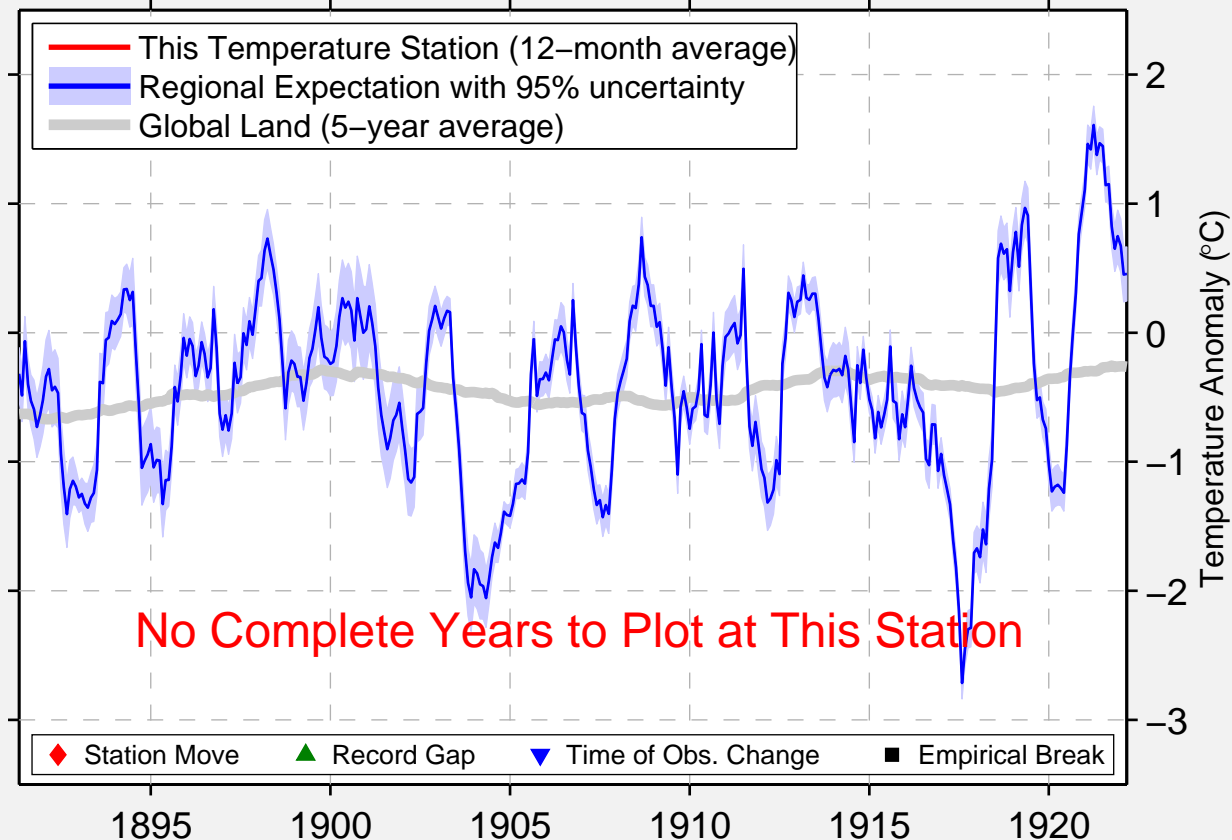

# ATWATER CENTER

41.017 N, 81.167 W (United States)

Data Quality Controlled and Aligned at Breakpoints

Berkeley Earth