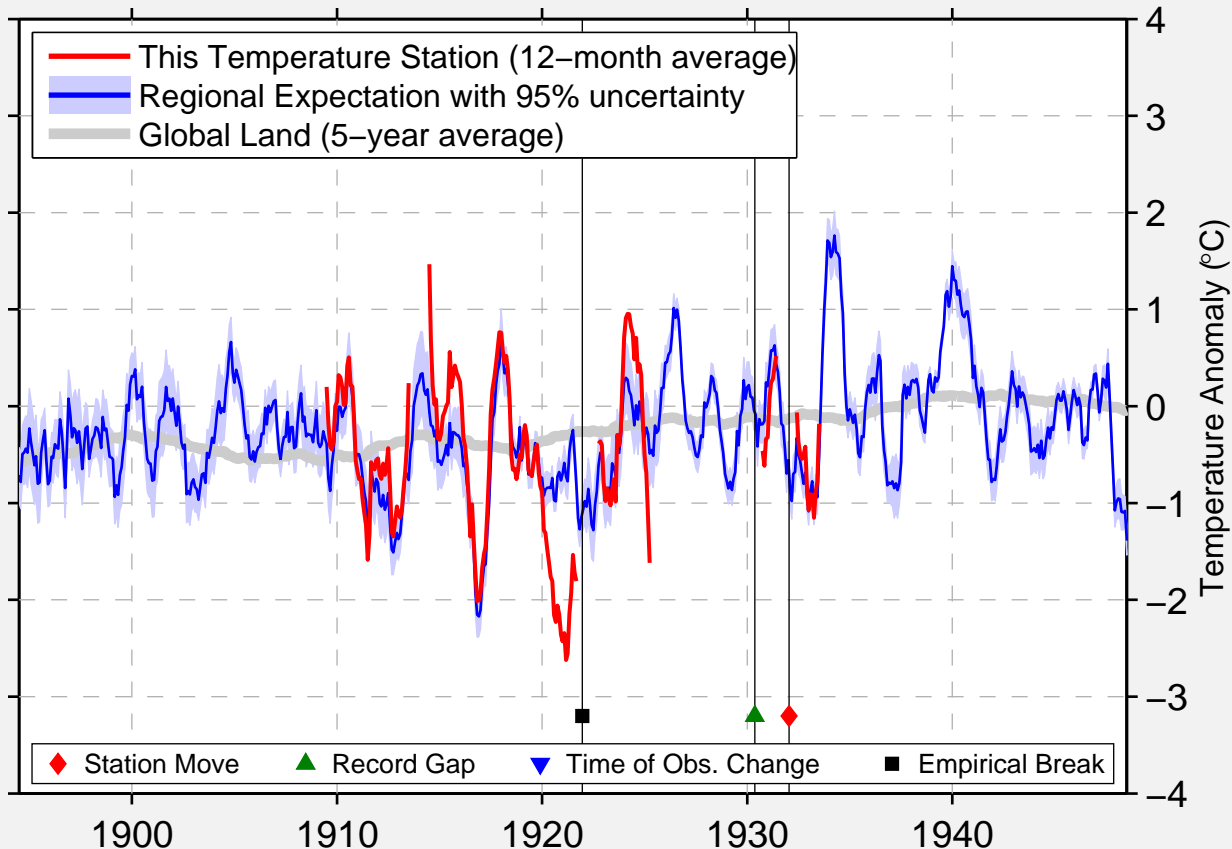

MADELINE

41.017 N, 120.500 W (United States)

Data Quality Controlled and Aligned at Breakpoints

Berkeley Earth