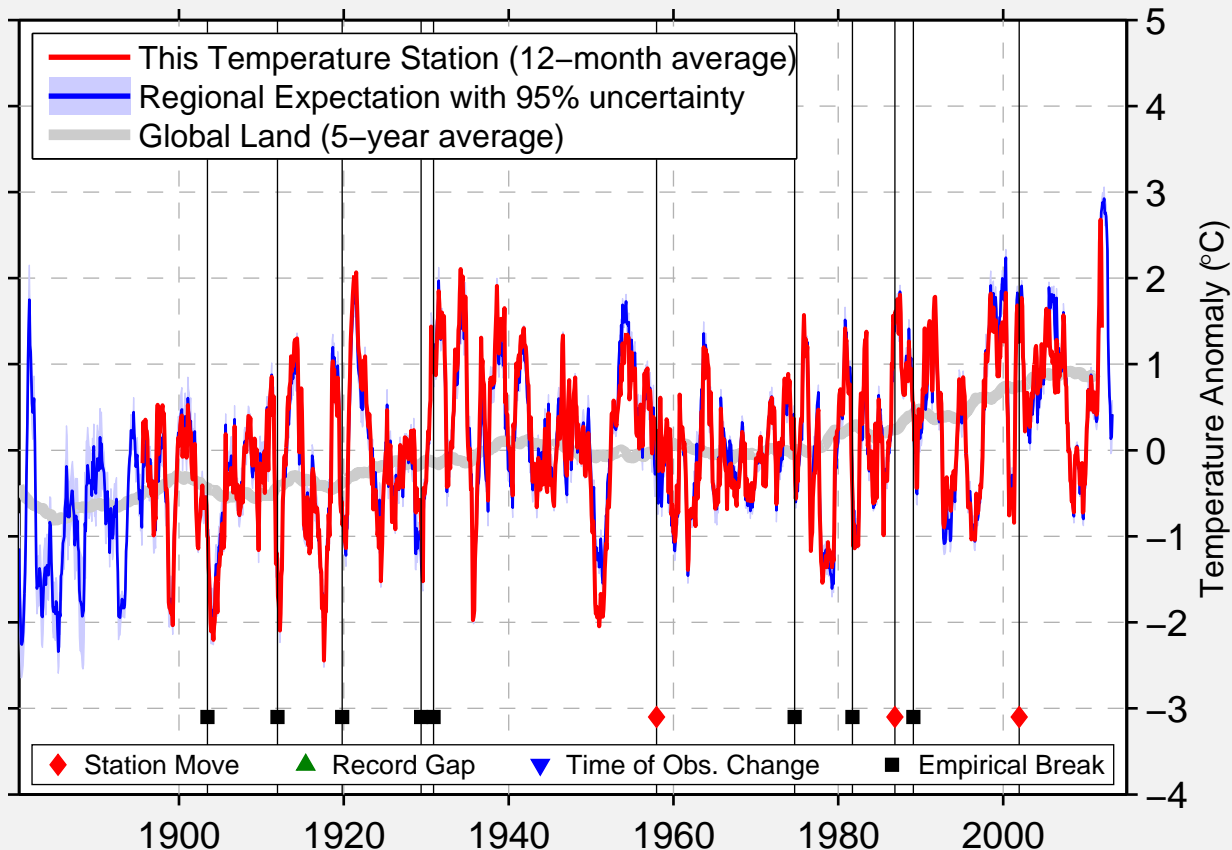

CHARITON 1 E

41.004 N, 93.283 W (United States)

Data Quality Controlled and Aligned at Breakpoints

Berkeley Earth