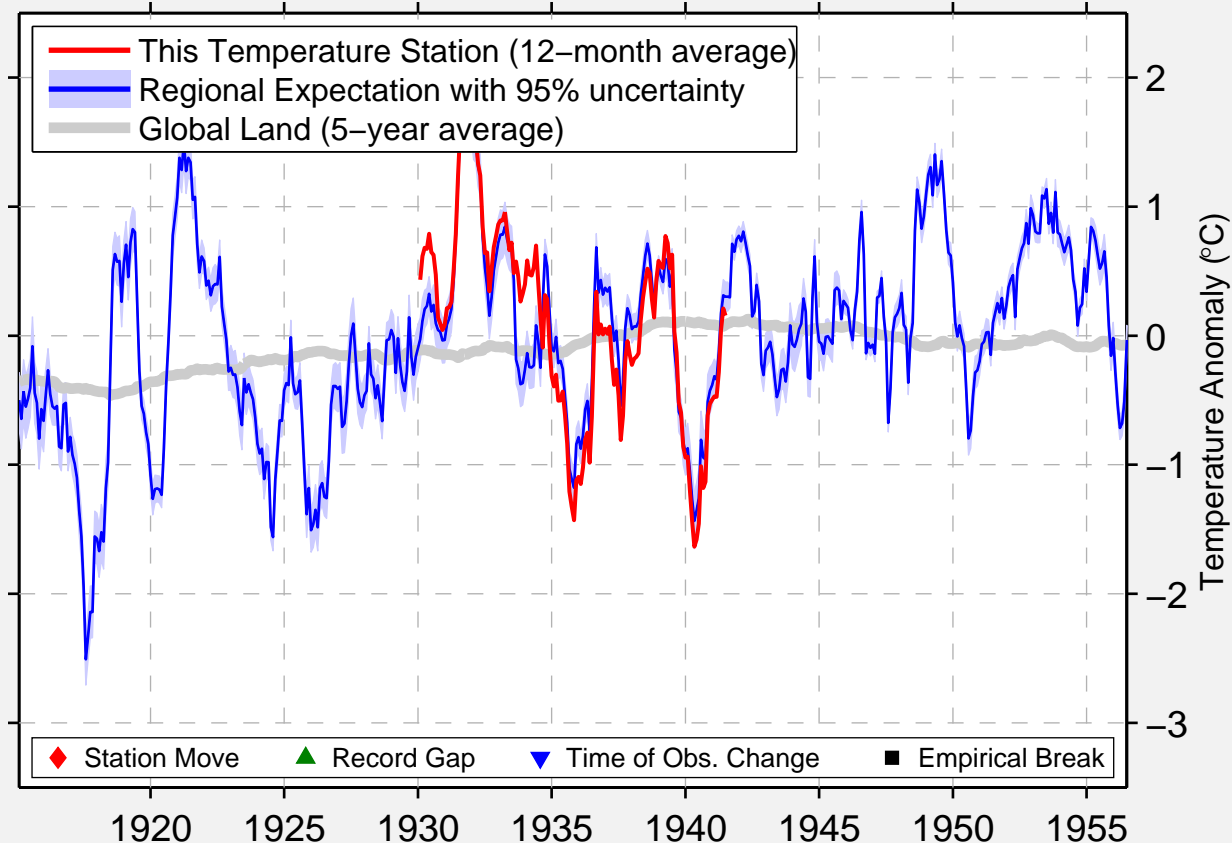

# KYLERTOWN

41.000 N, 78.167 W (United States)

Data Quality Controlled and Aligned at Breakpoints

Berkeley Earth