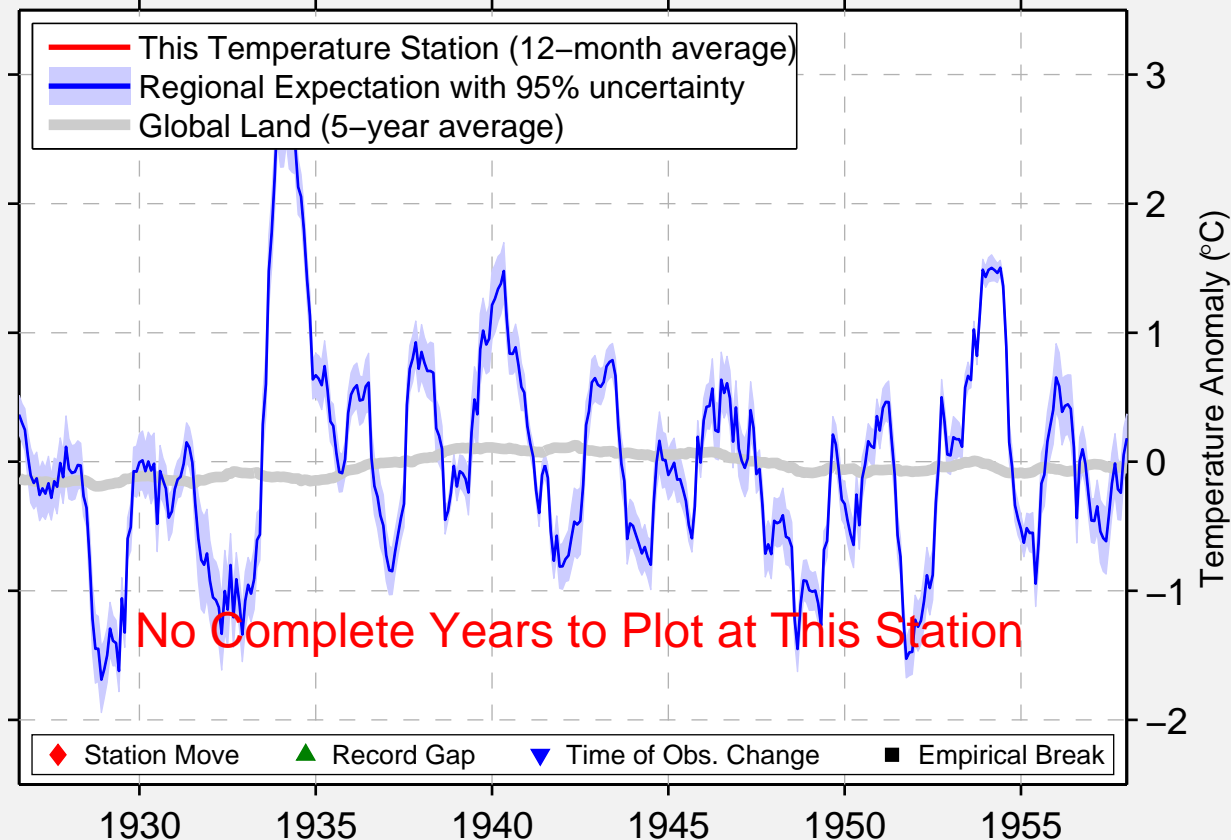

LINWOOD

41.000 N, 109.650 W (United States)

No Complete Years to Plot at This Station