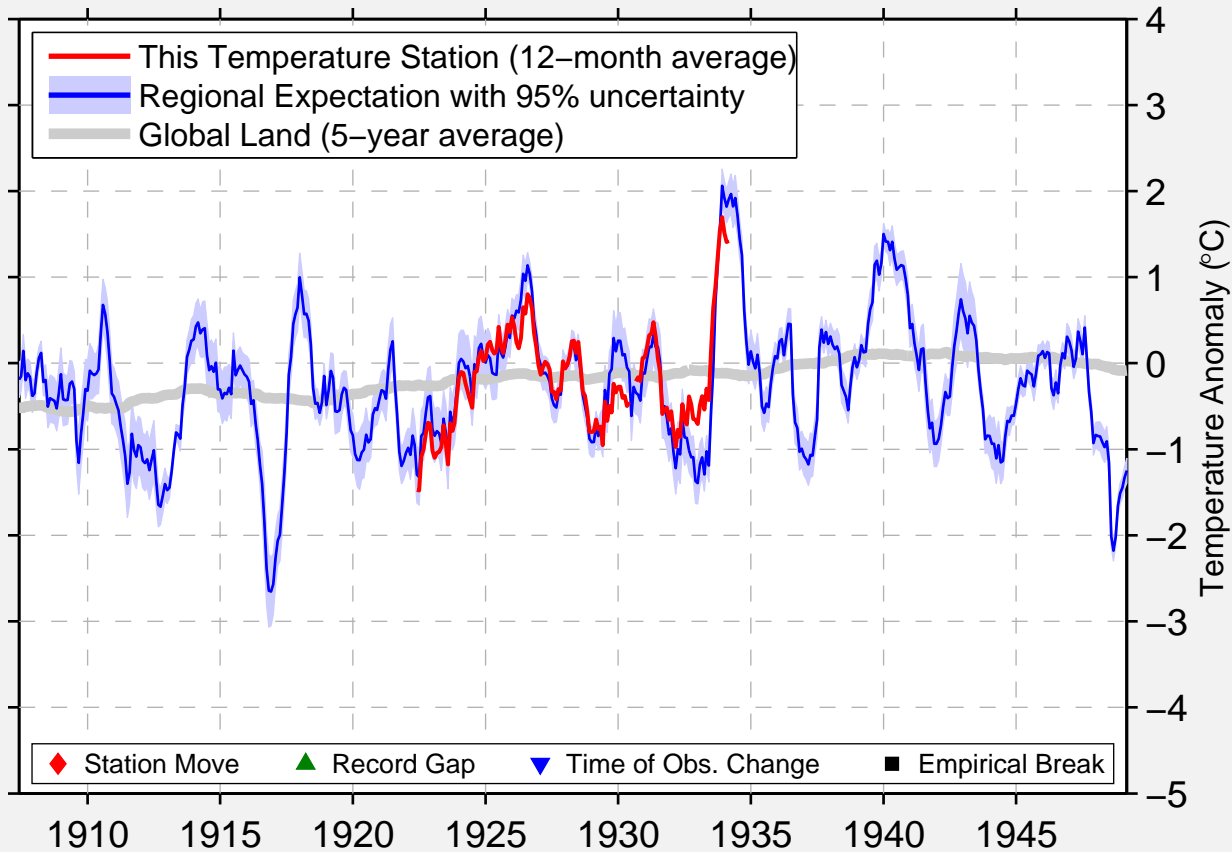

ZORRA VISTA RANCH

40.983 N, 119.817 W (United States)

Data Quality Controlled and Aligned at Breakpoints

Berkeley Earth