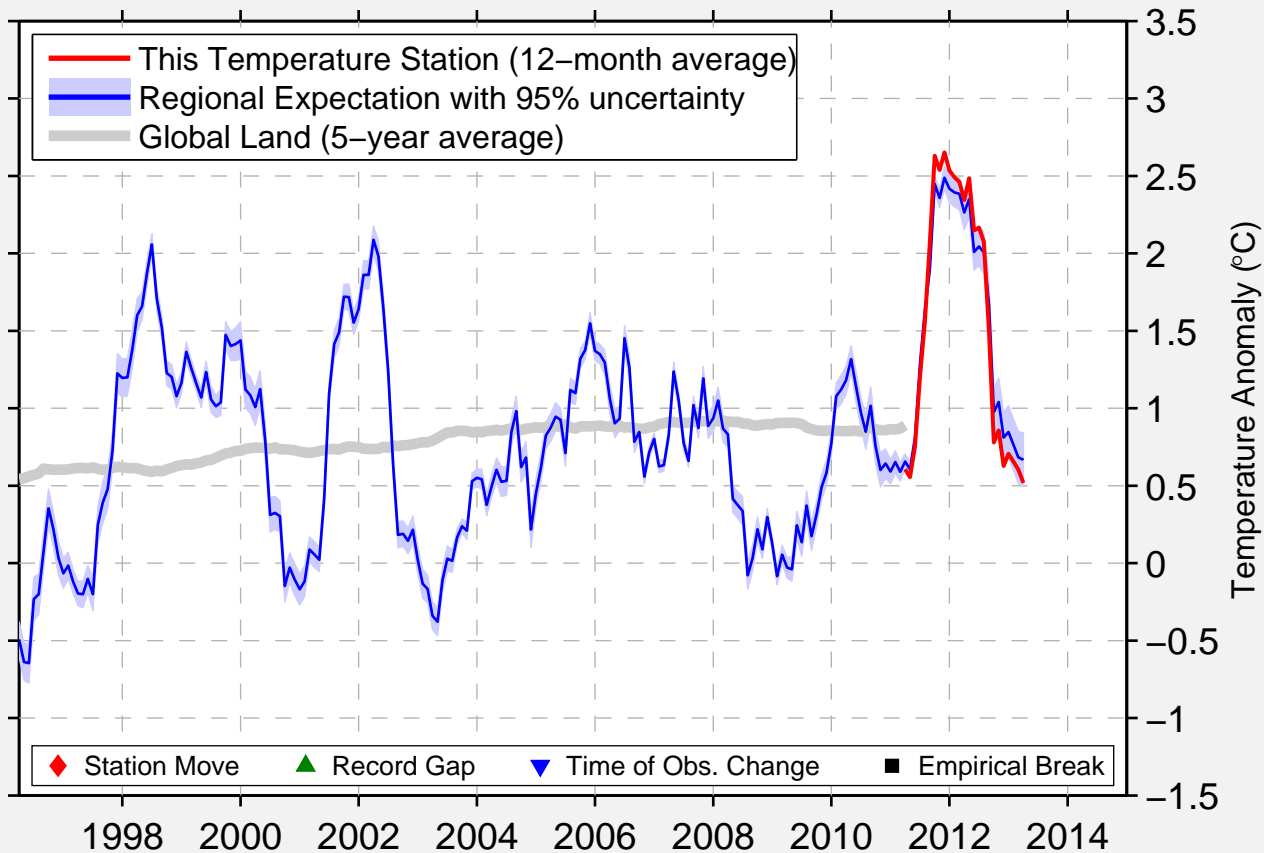

GRAMPIAN 1E

40.967 N, 78.587 W (United States)

Data Quality Controlled and Aligned at Breakpoints

Berkeley Earth