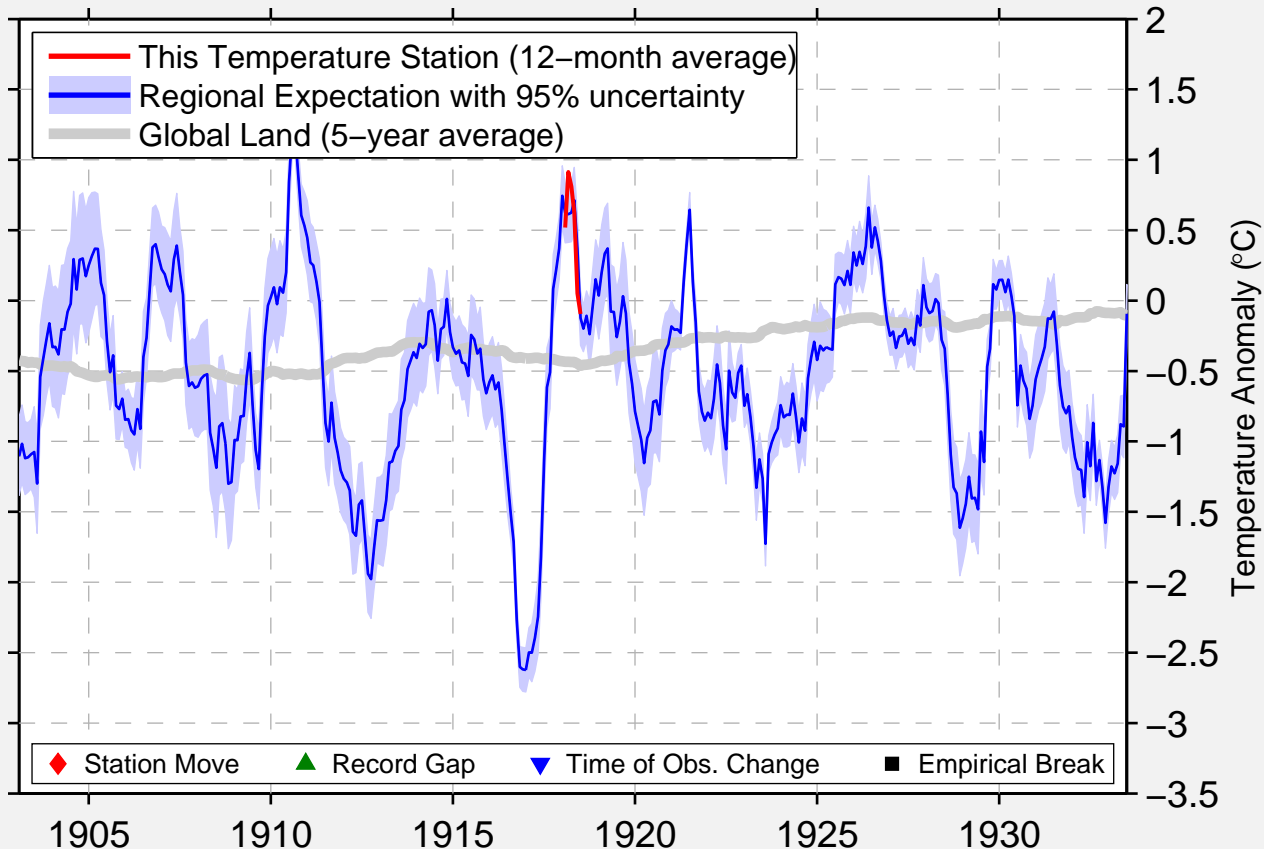

# BLACKS FORK RANGER STATION

40.967 N, 110.583 W (United States)

Data Quality Controlled and Aligned at Breakpoints

Berkeley Earth