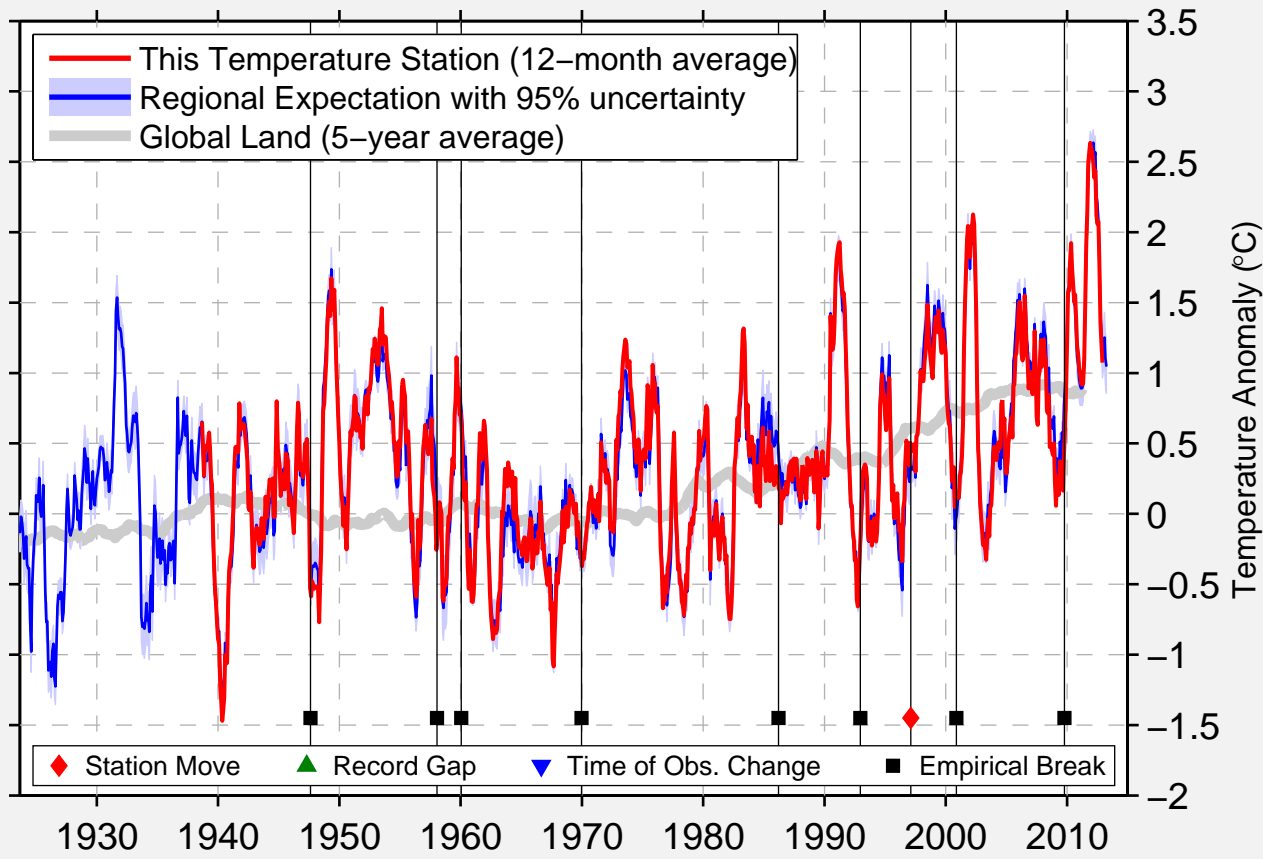

RIVERHEAD RESEARCH FARM

40.962 N, 72.716 W (United States)

Data Quality Controlled and Aligned at Breakpoints

Berkeley Earth