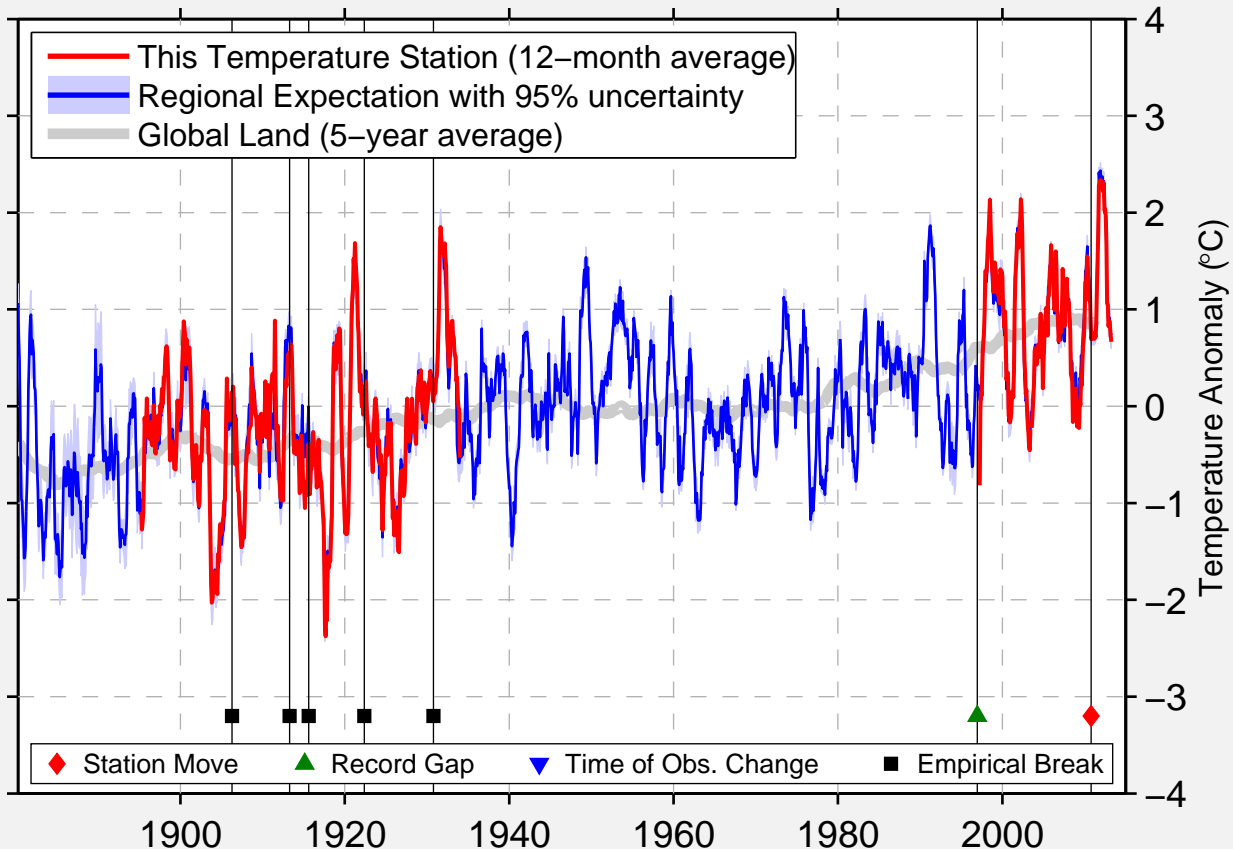

LEWISBURG

40.957 N, 76.873 W (United States)

Data Quality Controlled and Aligned at Breakpoints

Berkeley Earth