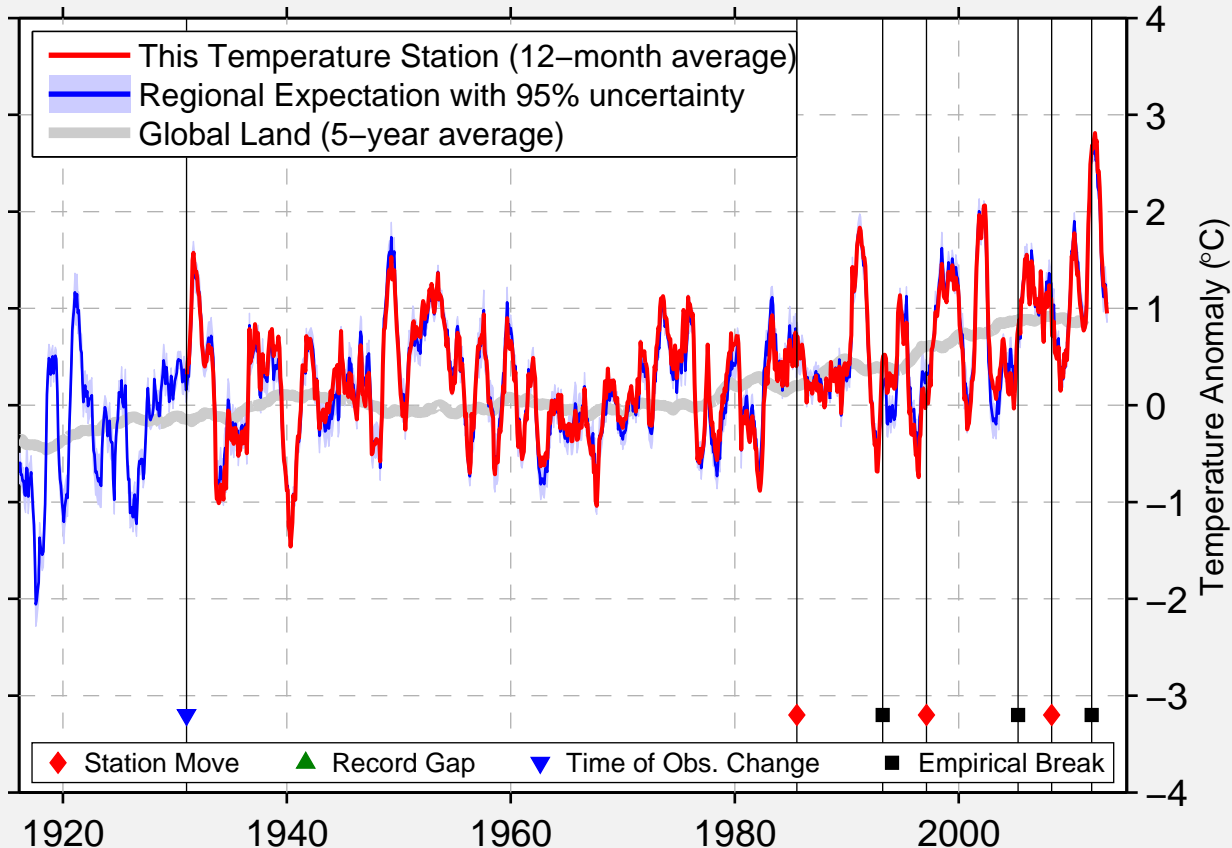

# BRIDGEHAMPTON

40.952 N, 72.301 W (United States)

Data Quality Controlled and Aligned at Breakpoints

Berkeley Earth