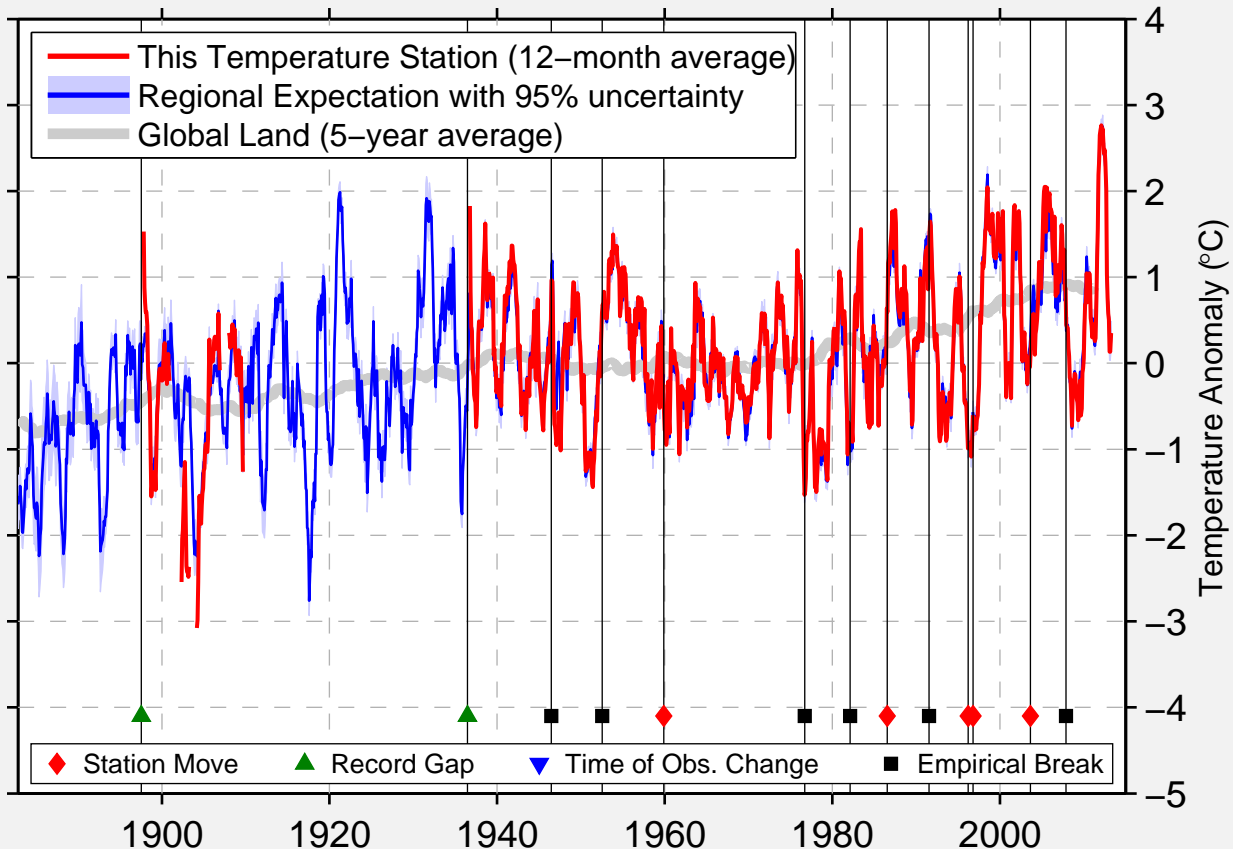

GALESBURG

40.946 N, 90.386 W (United States)

Data Quality Controlled and Aligned at Breakpoints

Berkeley Earth