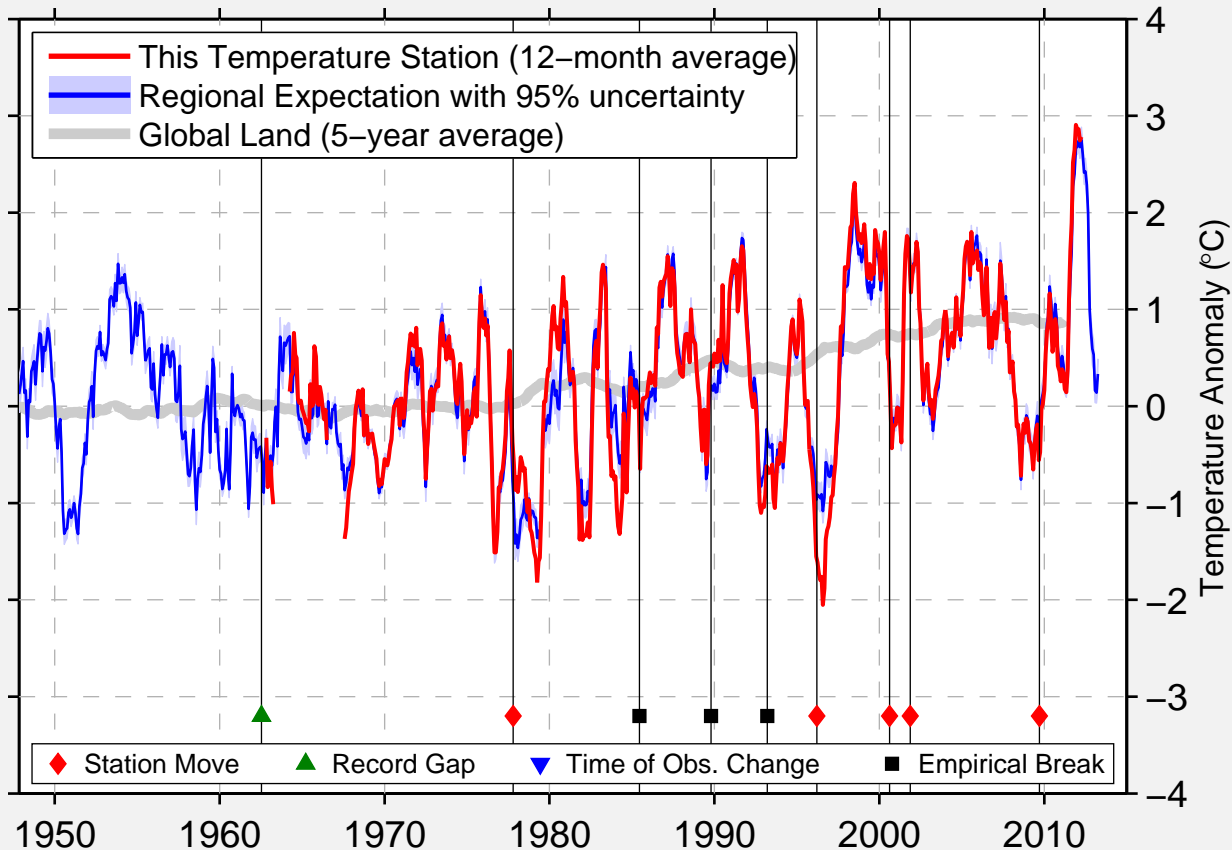

# PRINCEVILLE 2W

40.933 N, 89.766 W (United States)

Data Quality Controlled and Aligned at Breakpoints

Berkeley Earth