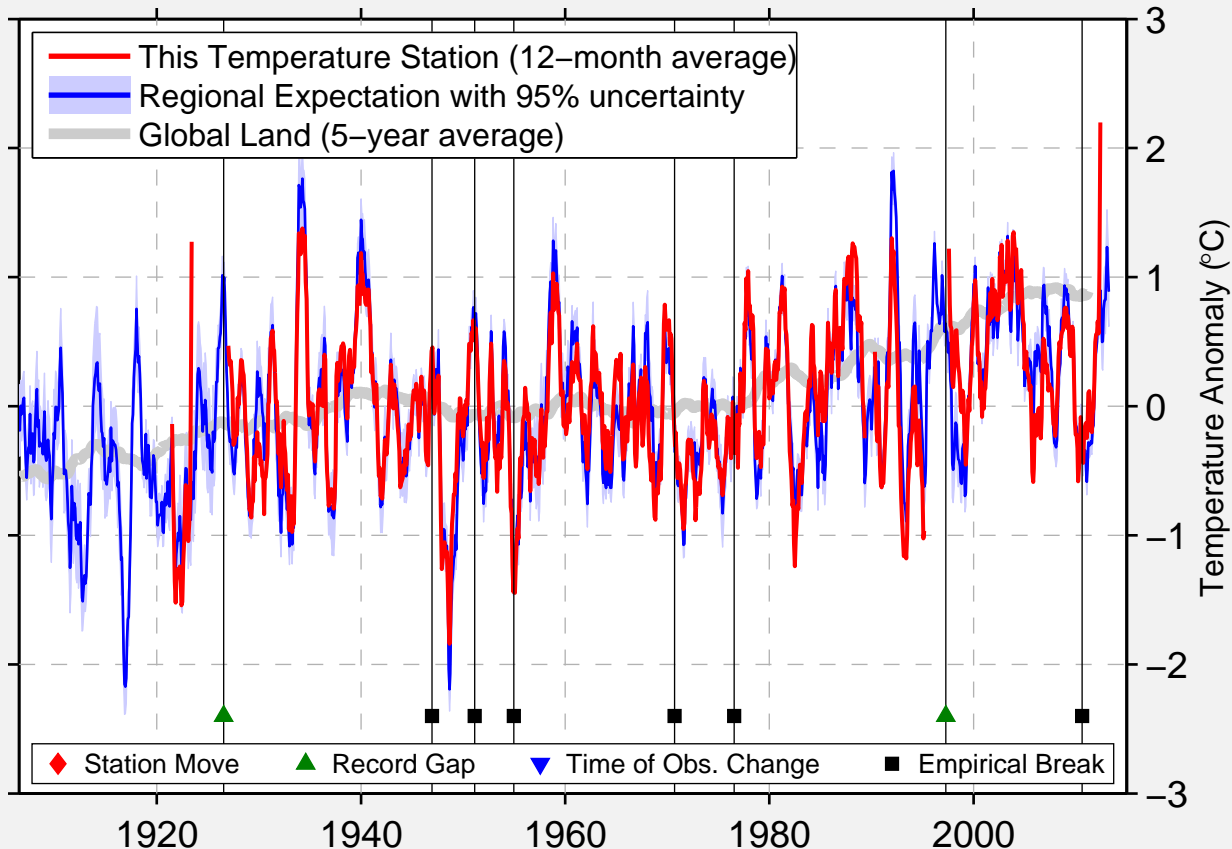

# HAT CREEK

40.932 N, 121.543 W (United States)

Data Quality Controlled and Aligned at Breakpoints

Berkeley Earth