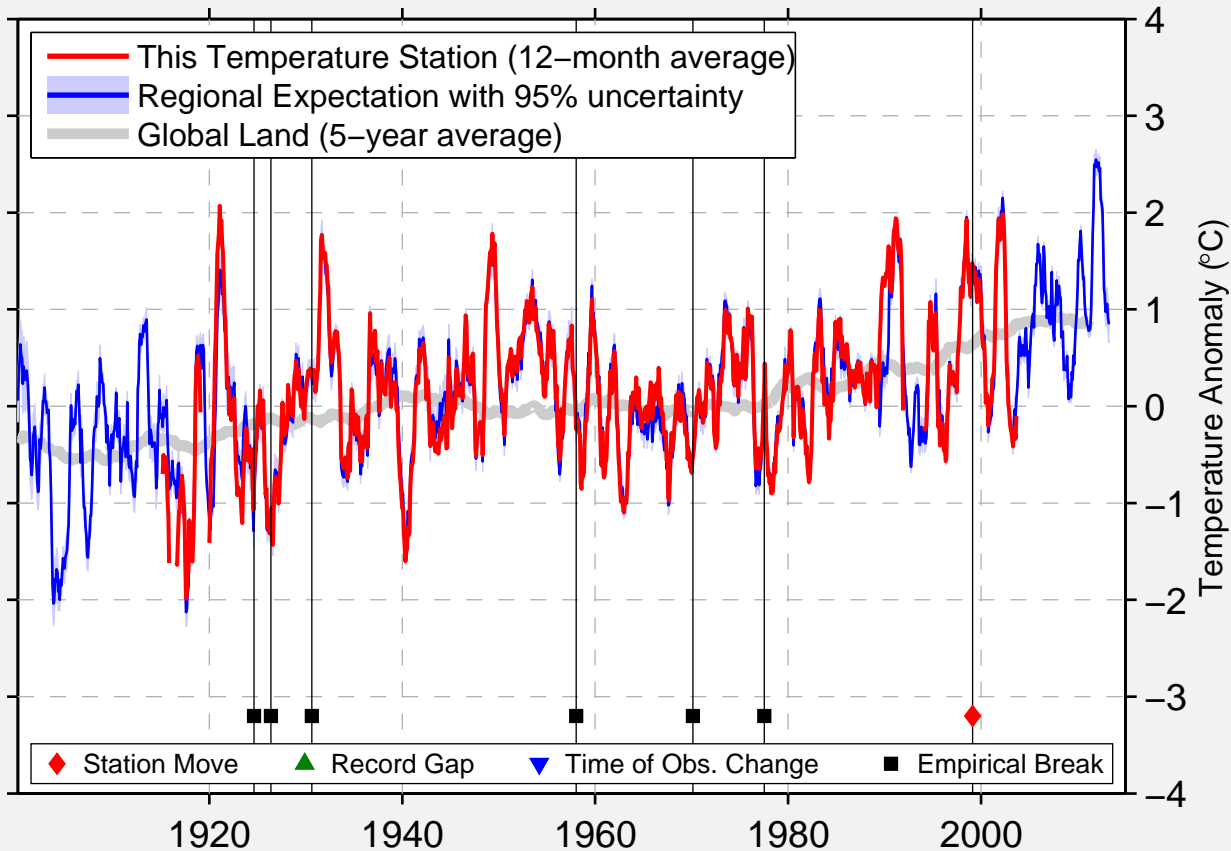

# LITTLE FALLS

40.886 N, 74.226 W (United States)

Data Quality Controlled and Aligned at Breakpoints

Berkeley Earth