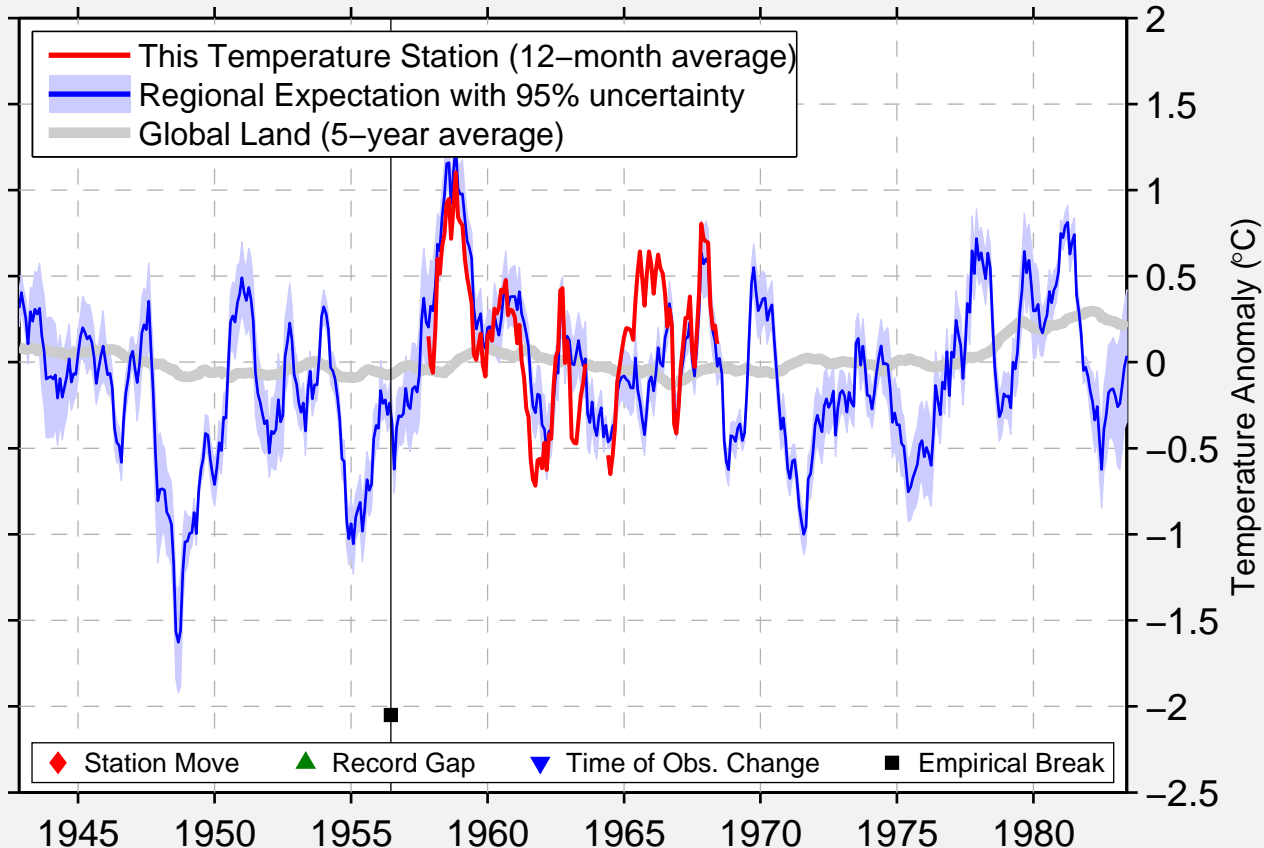

SALYER RANGER STN

40.883 N, 123.583 W (United States)

Data Quality Controlled and Aligned at Breakpoints

Berkeley Earth