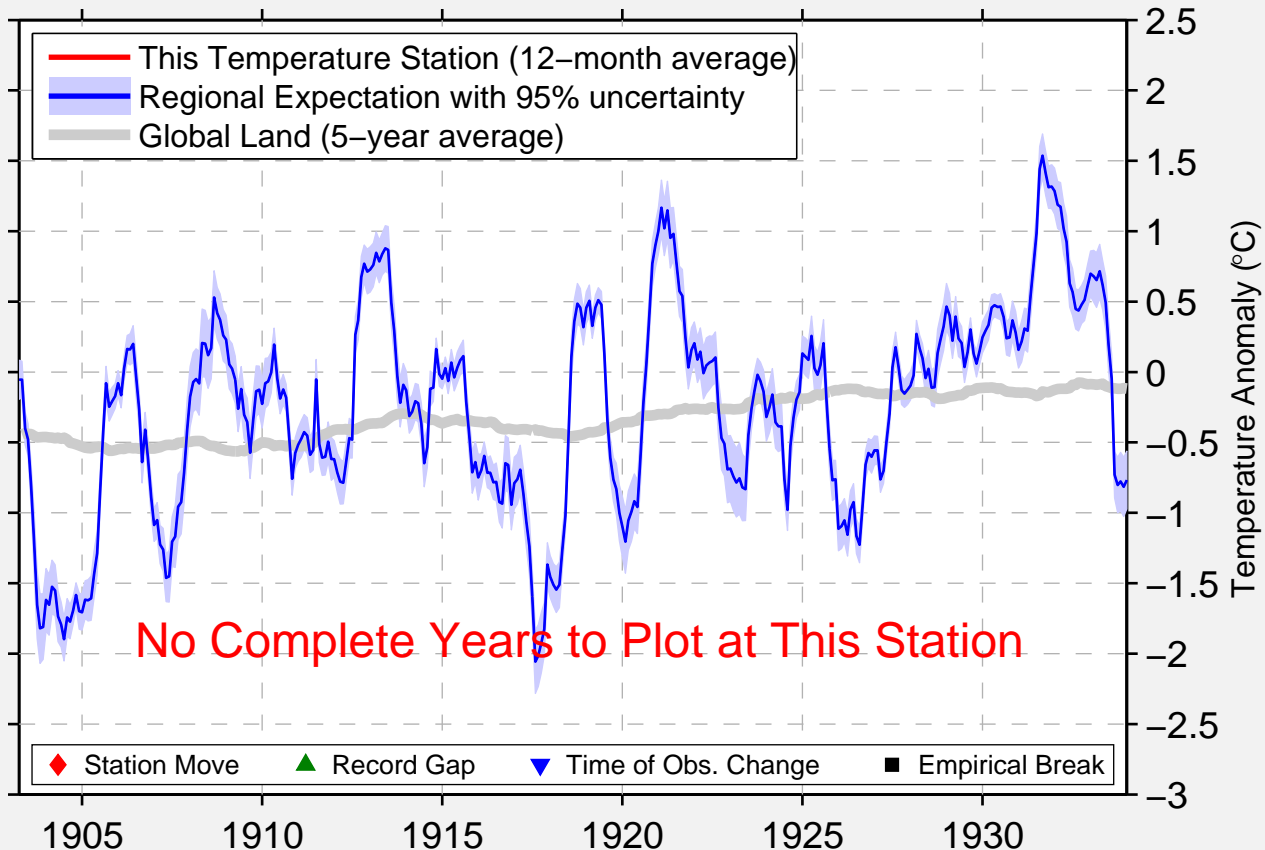

LAKE GROVE

40.867 N, 73.117 W (United States)

No Complete Years to Plot at This Station