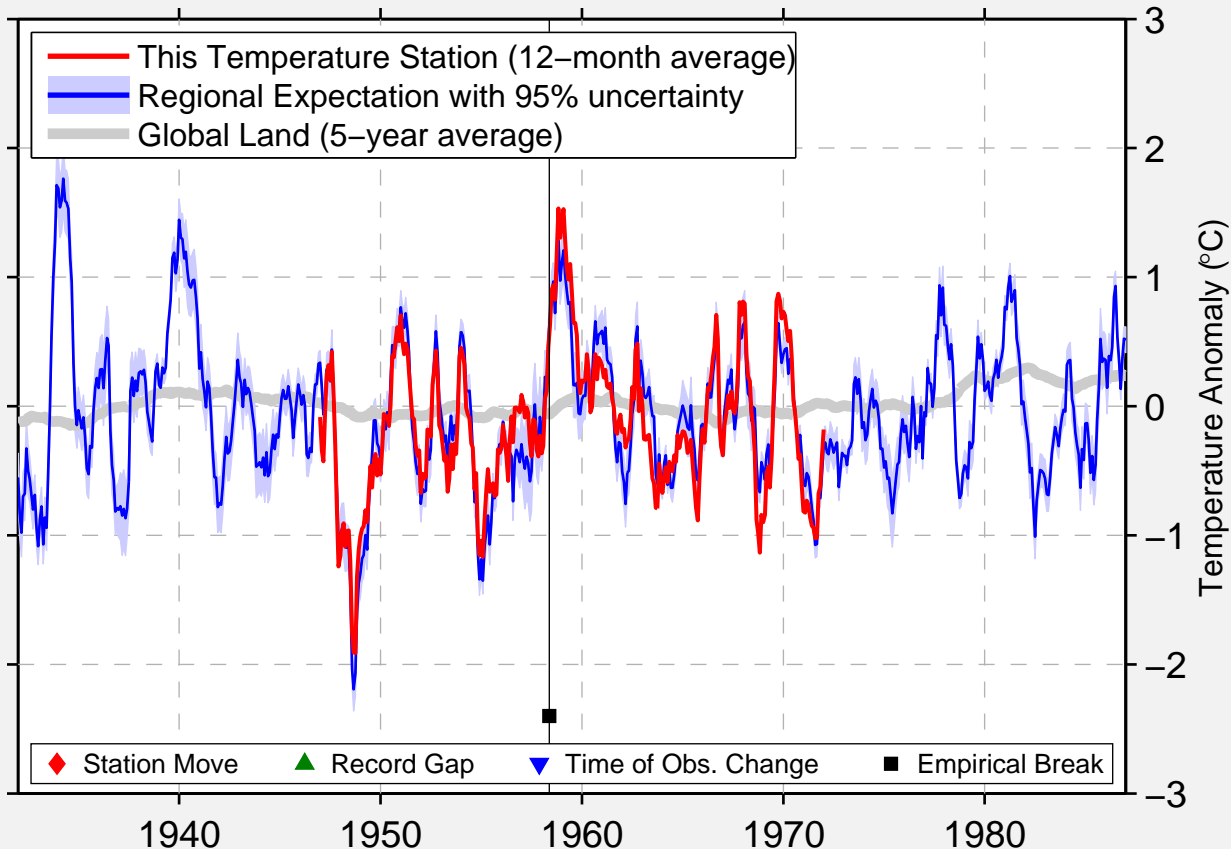

LAKESHORE 2

40.867 N, 122.383 W (United States)

Data Quality Controlled and Aligned at Breakpoints

Berkeley Earth