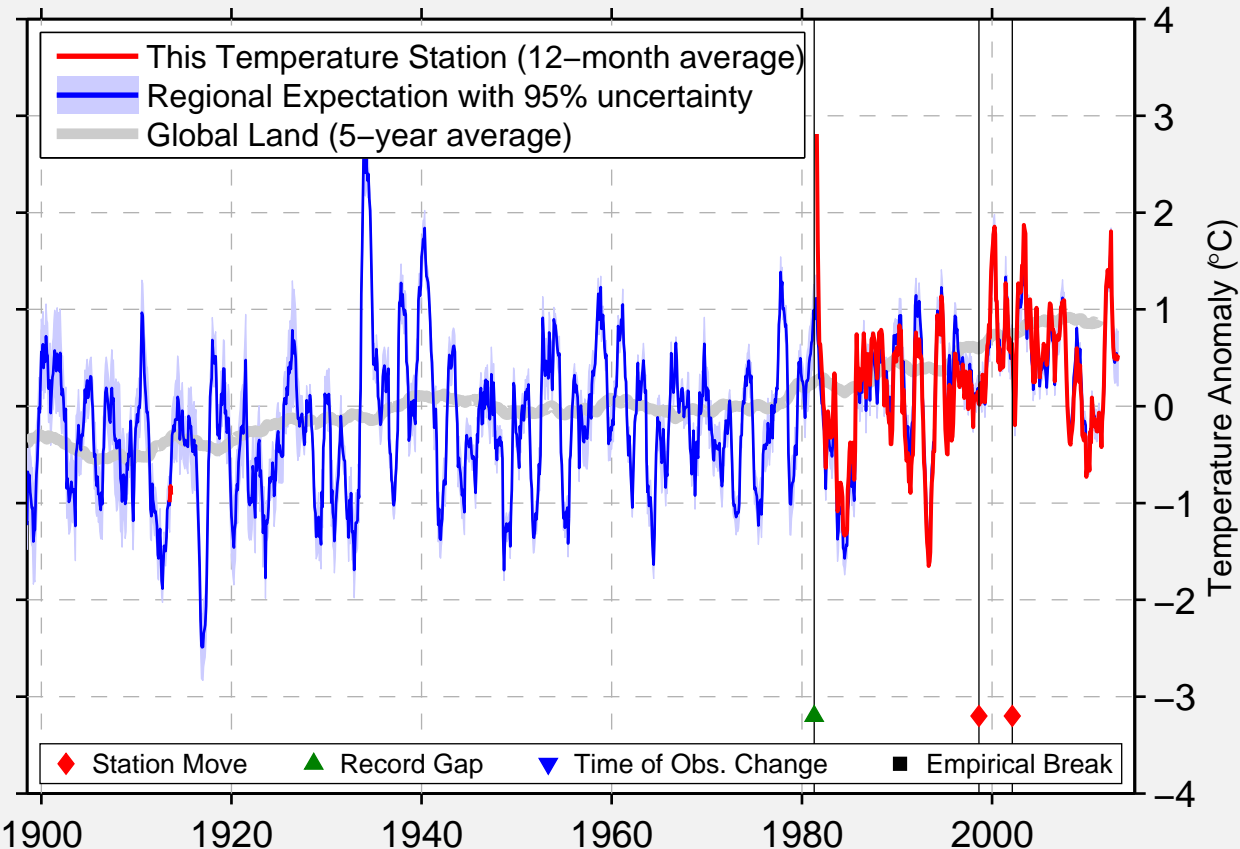

BOUNTIFUL-VAL VERDA

40.855 N, 111.890 W (United States)

Data Quality Controlled and Aligned at Breakpoints

Berkeley Earth