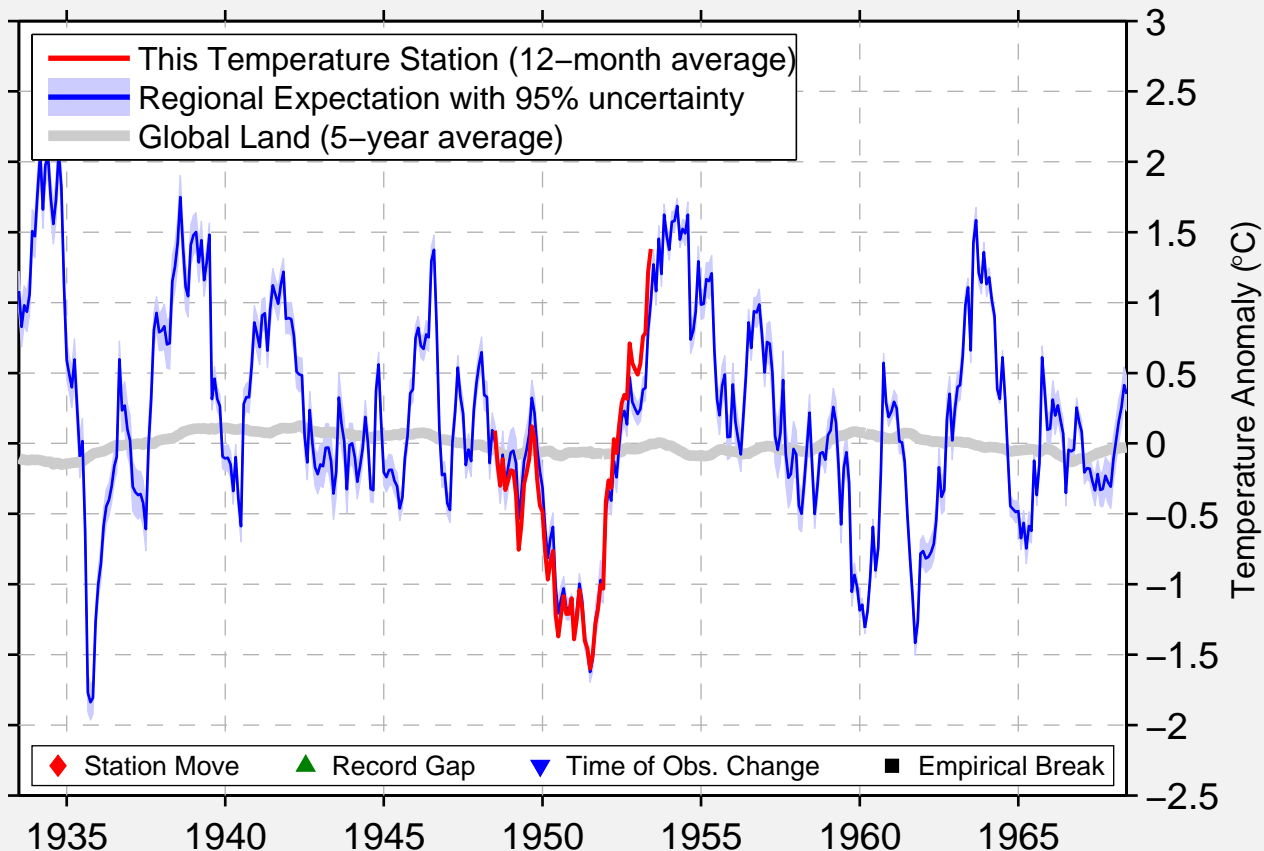

# LINCOLN AIR BASE

40.851 N, 96.748 W (United States)

Data Quality Controlled and Aligned at Breakpoints

Berkeley Earth