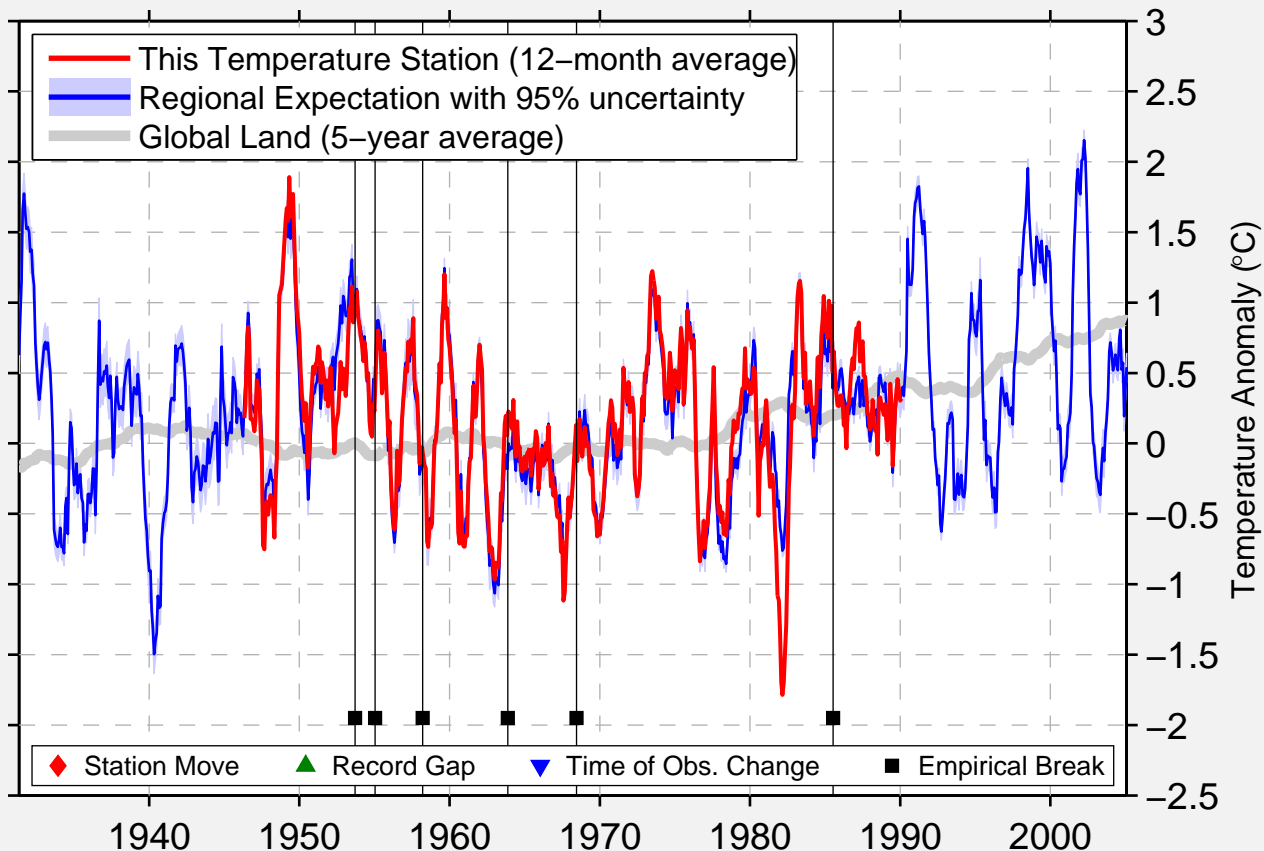

MORRIS PLAINS 1 W

40.833 N, 74.500 W (United States)

Data Quality Controlled and Aligned at Breakpoints

Berkeley Earth