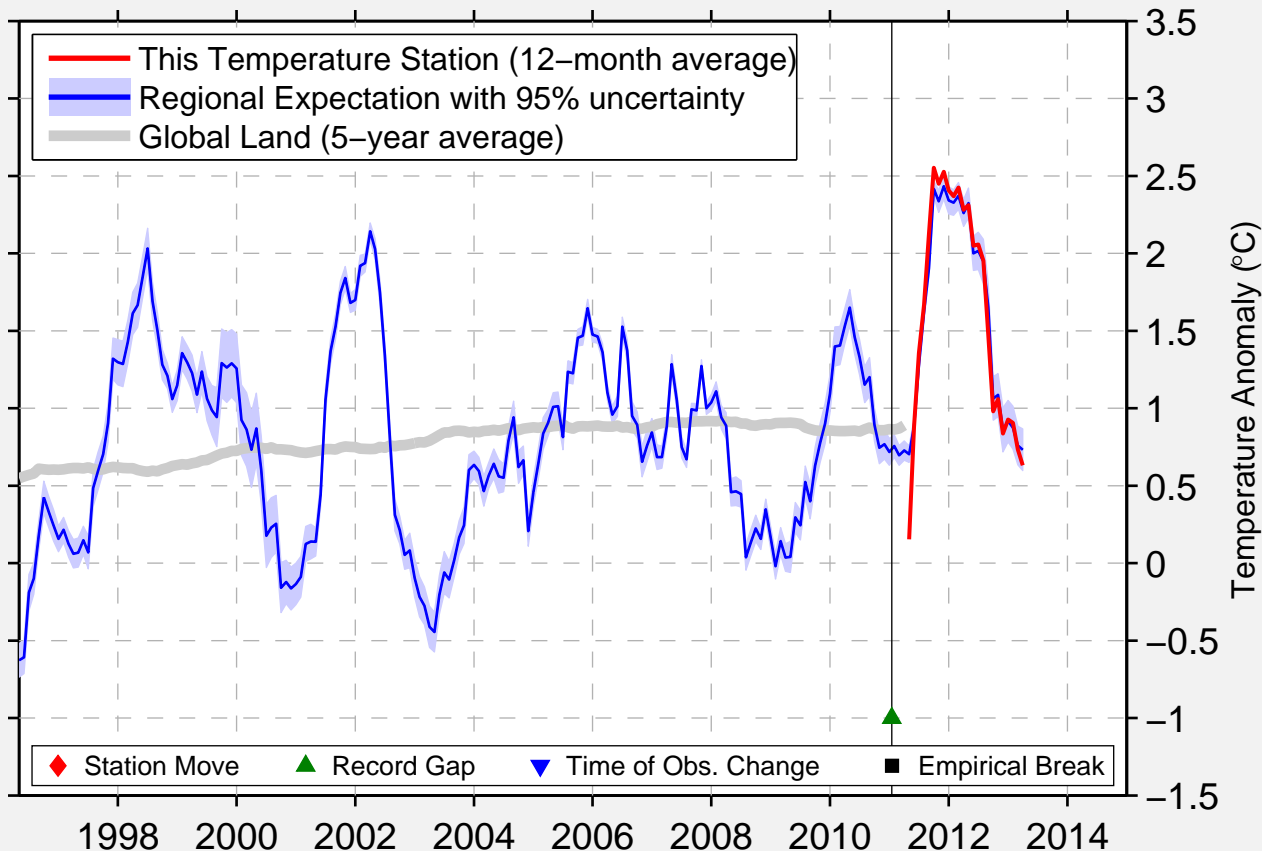

LEHIGHTON 1SSW

40.832 N, 75.711 W (United States)

Data Quality Controlled and Aligned at Breakpoints

Berkeley Earth