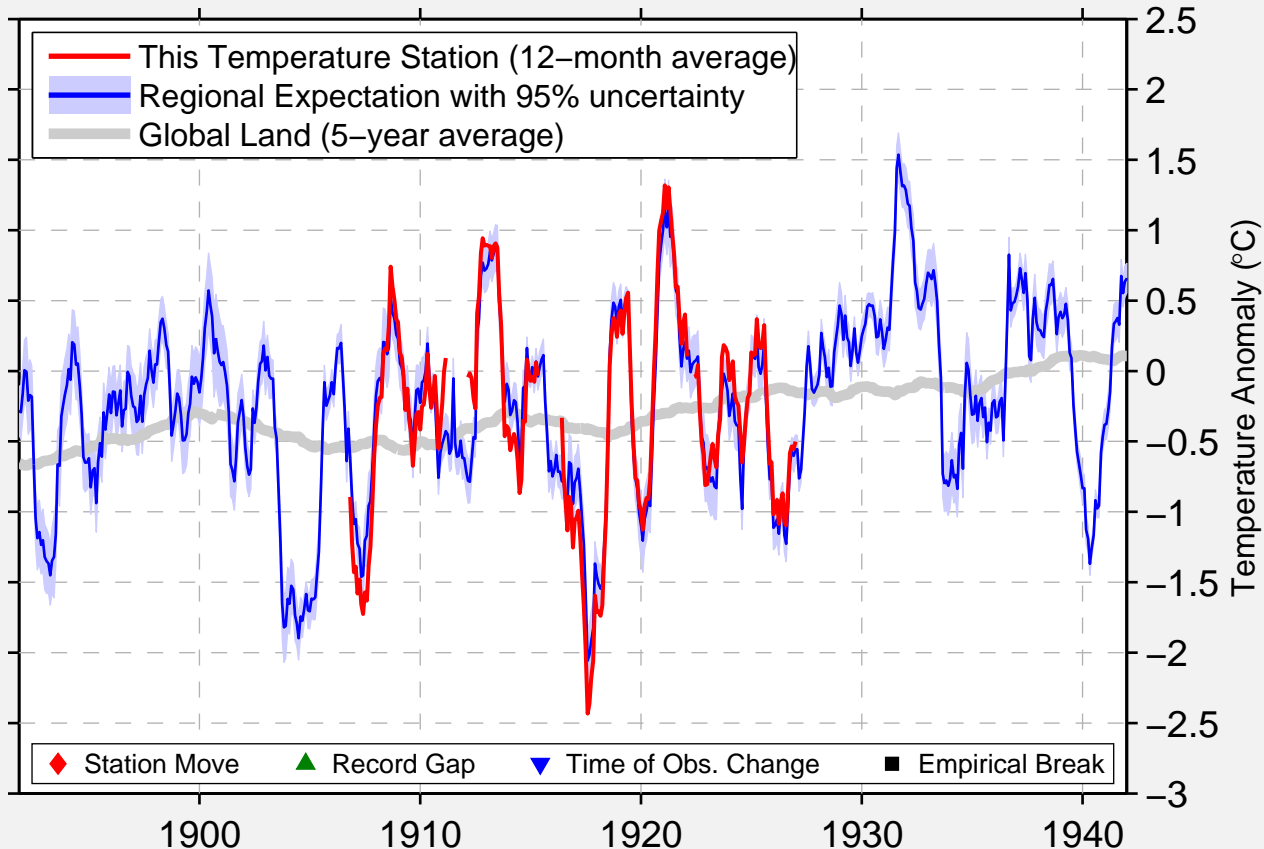

MEDFORD

40.817 N, 72.983 W (United States)

Data Quality Controlled and Aligned at Breakpoints

Berkeley Earth