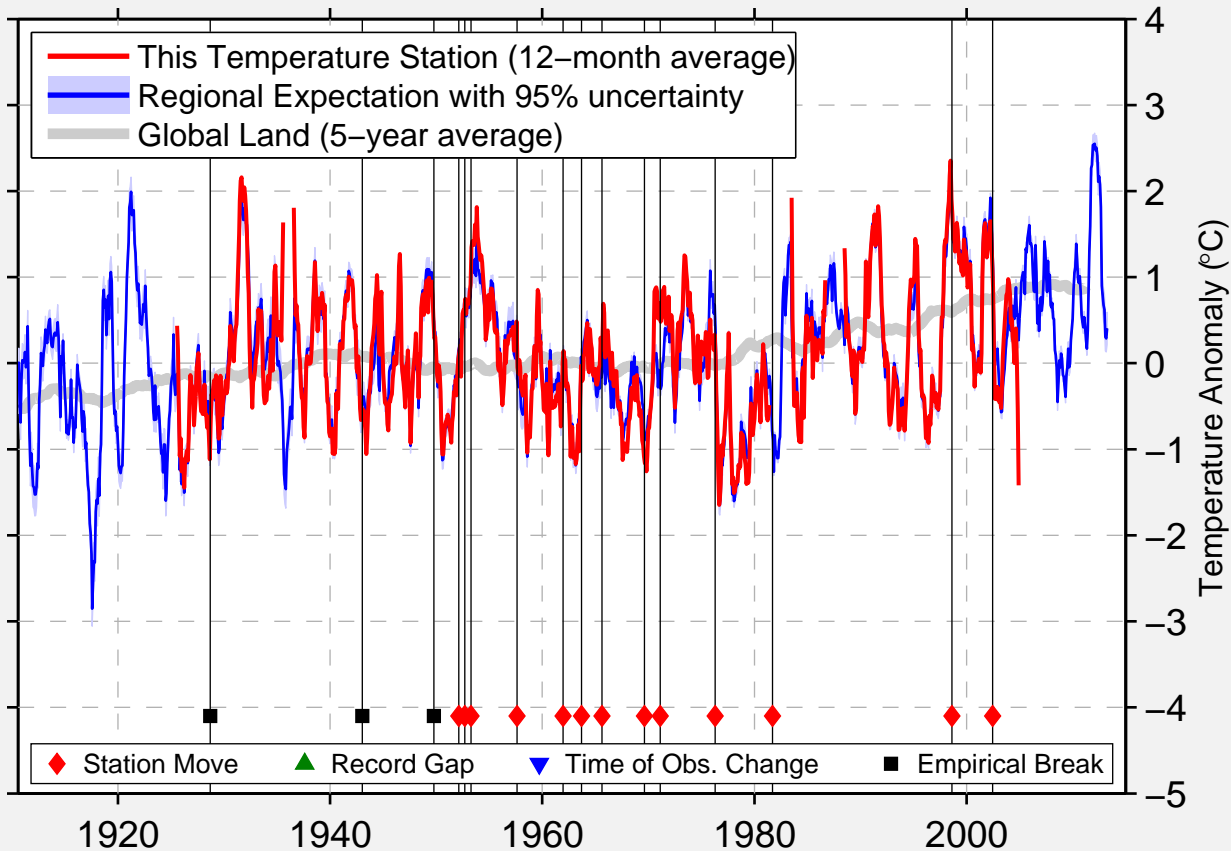

WABASH

40.787 N, 85.821 W (United States)

Data Quality Controlled and Aligned at Breakpoints

Berkeley Earth