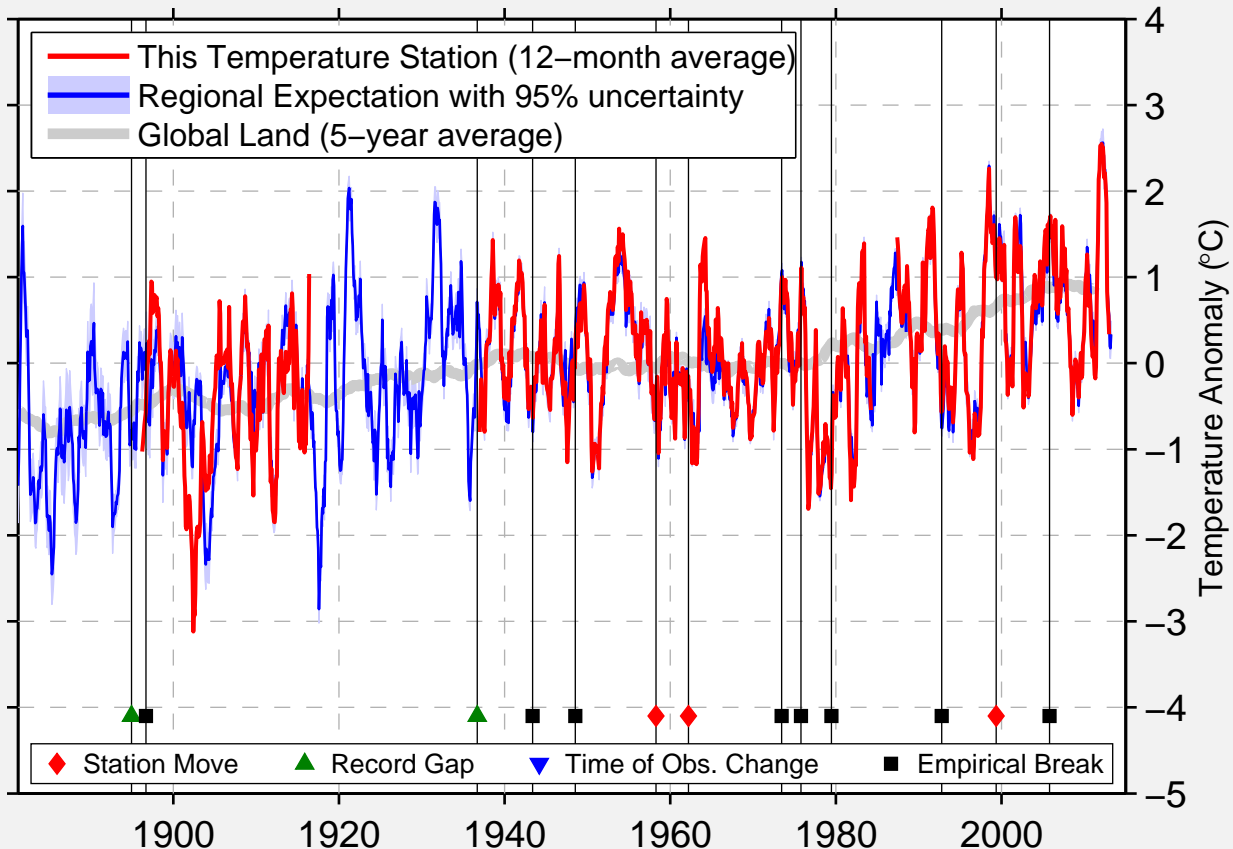

WATSEKA 2 NW

40.784 N, 87.765 W (United States)

Data Quality Controlled and Aligned at Breakpoints

Berkeley Earth