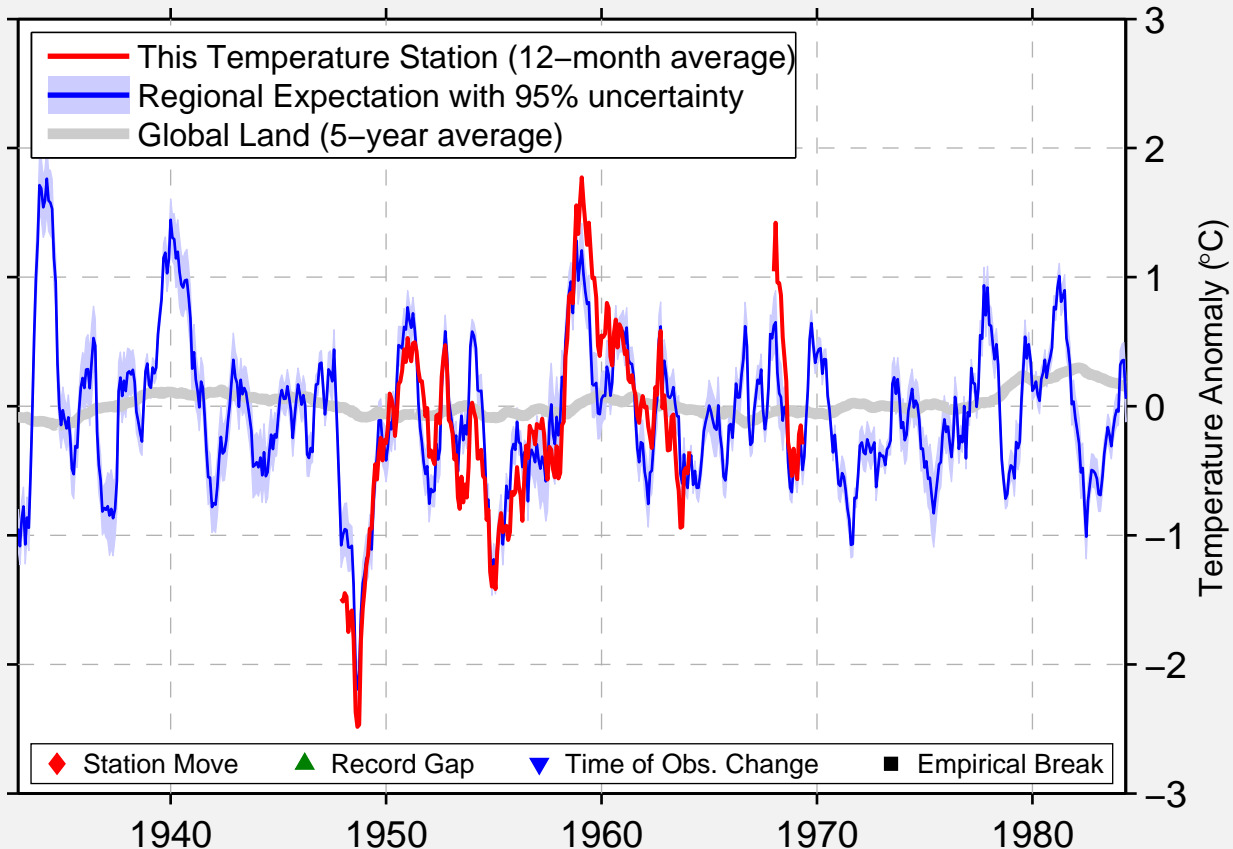

TURNTABLE CREEK

40.767 N, 122.300 W (United States)

Data Quality Controlled and Aligned at Breakpoints

Berkeley Earth