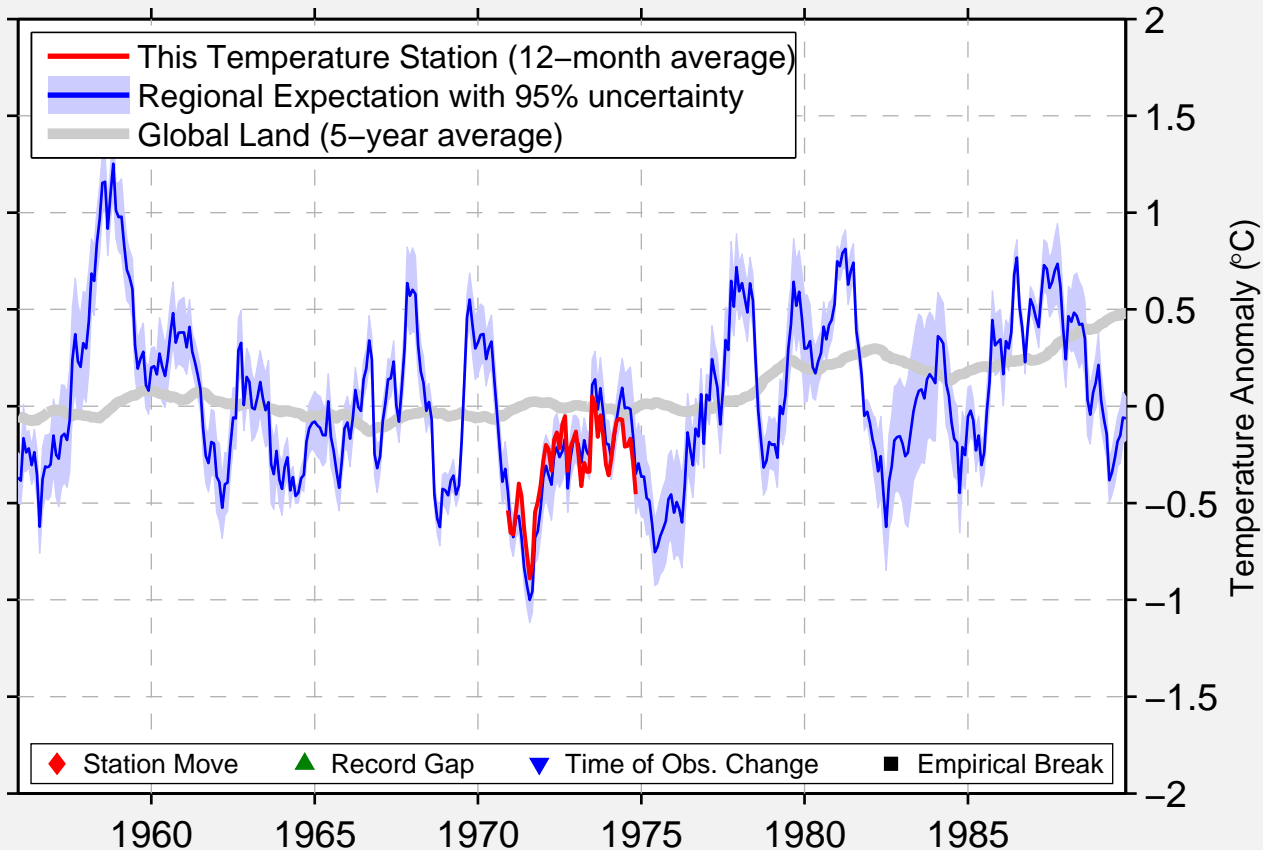

BUTLER VALLEY RANCH

40.767 N, 123.900 W (United States)

Data Quality Controlled and Aligned at Breakpoints

Berkeley Earth