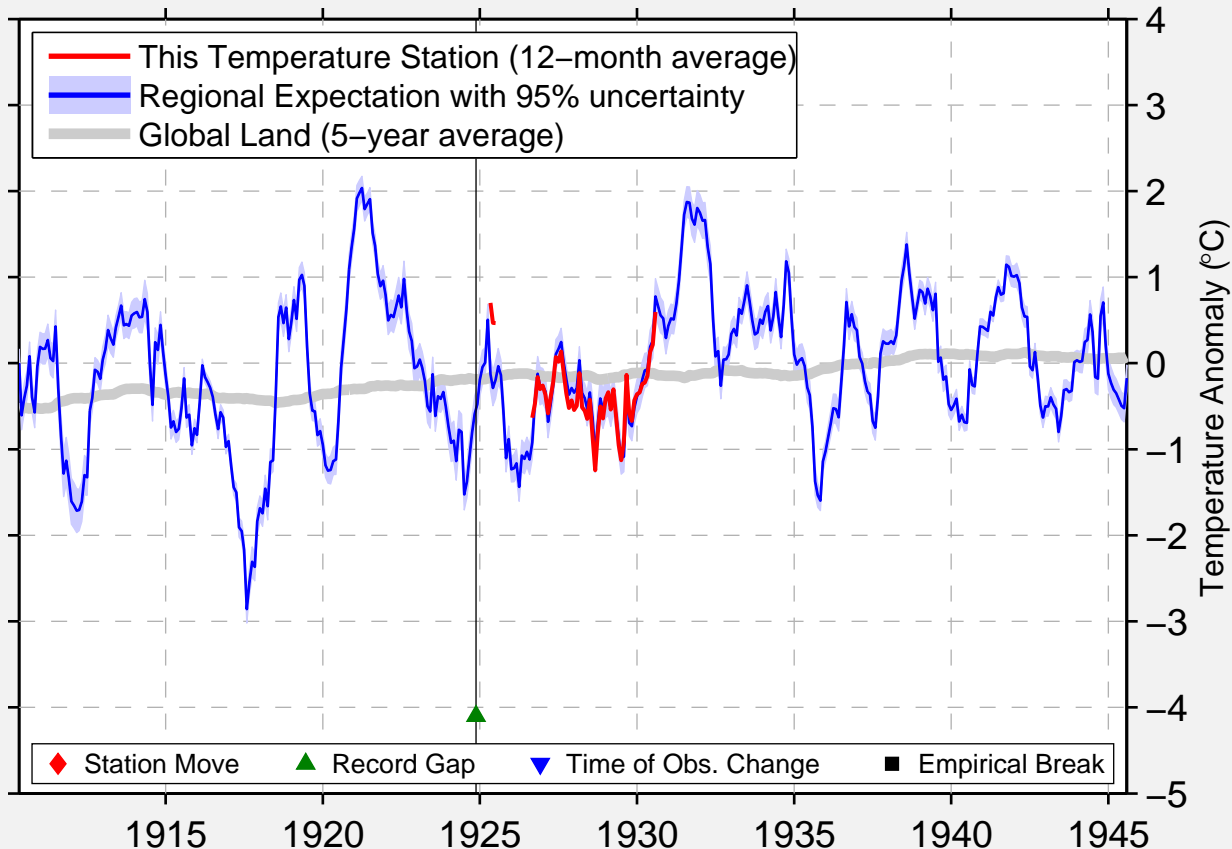

MONTICELLO

40.755 N, 86.762 W (United States)

Data Quality Controlled and Aligned at Breakpoints

Berkeley Earth