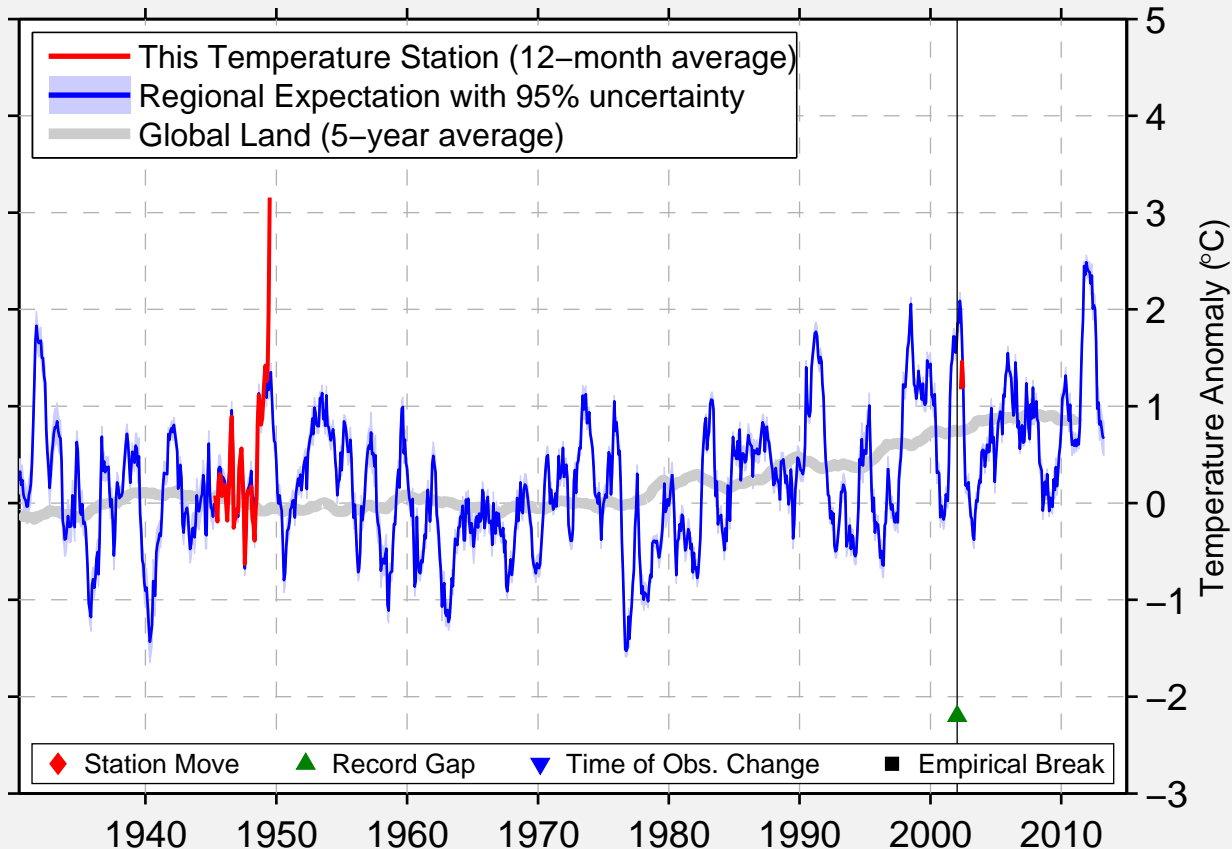

# COALPORT 1 NW

40.753 N, 78.541 W (United States)

Data Quality Controlled and Aligned at Breakpoints

Berkeley Earth