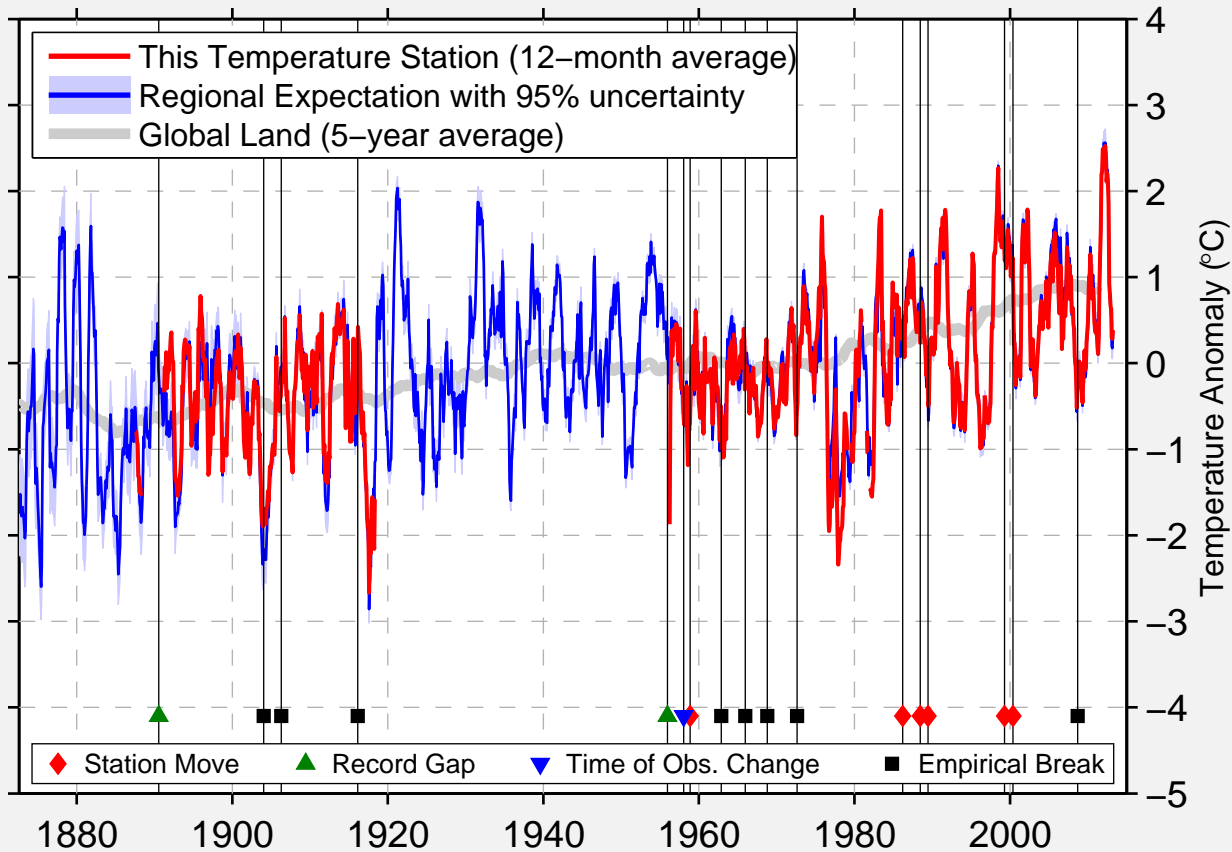

LOGANSPORT RADIO WSAL

40.750 N, 86.366 W (United States)

Data Quality Controlled and Aligned at Breakpoints

Berkeley Earth