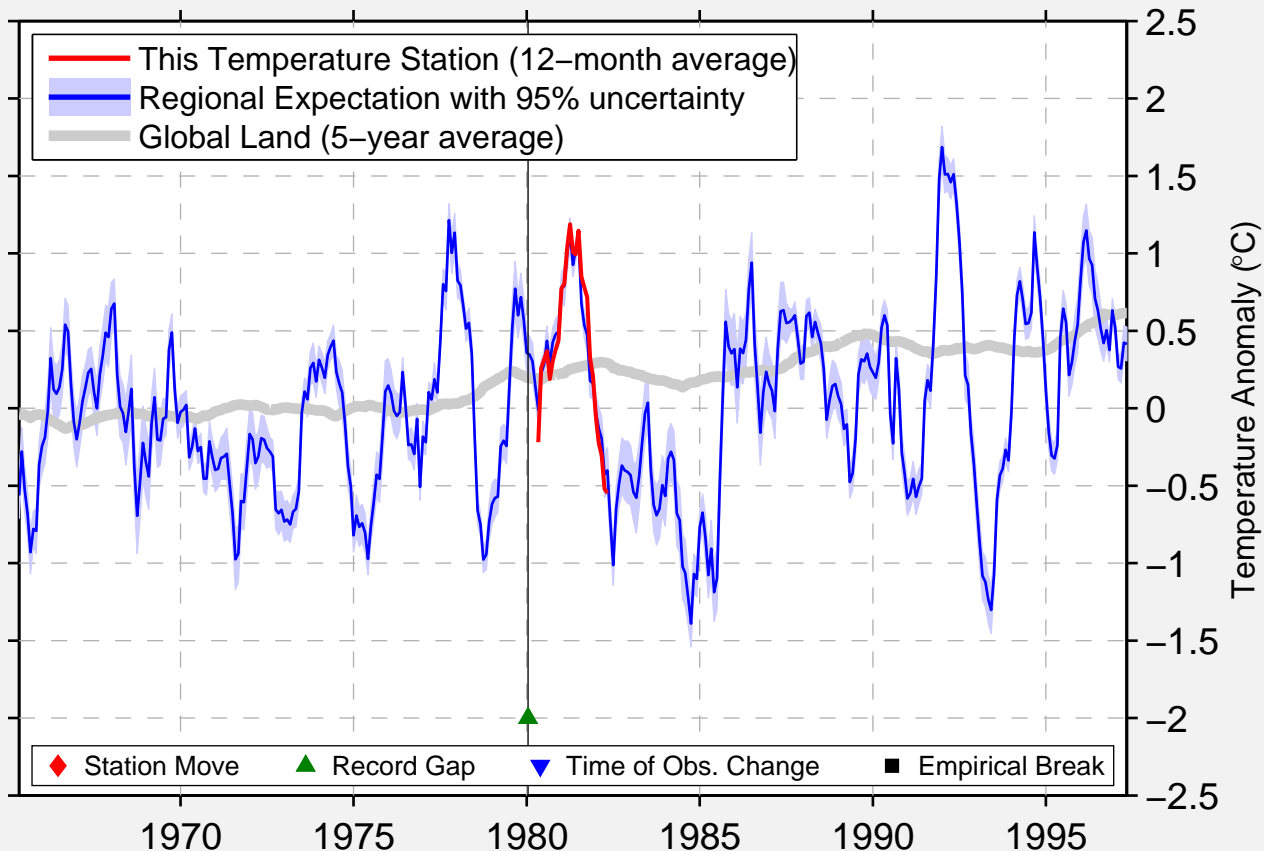

GOLCONDA TIPTON RANCH

40.750 N, 117.500 W (United States)

Data Quality Controlled and Aligned at Breakpoints

Berkeley Earth