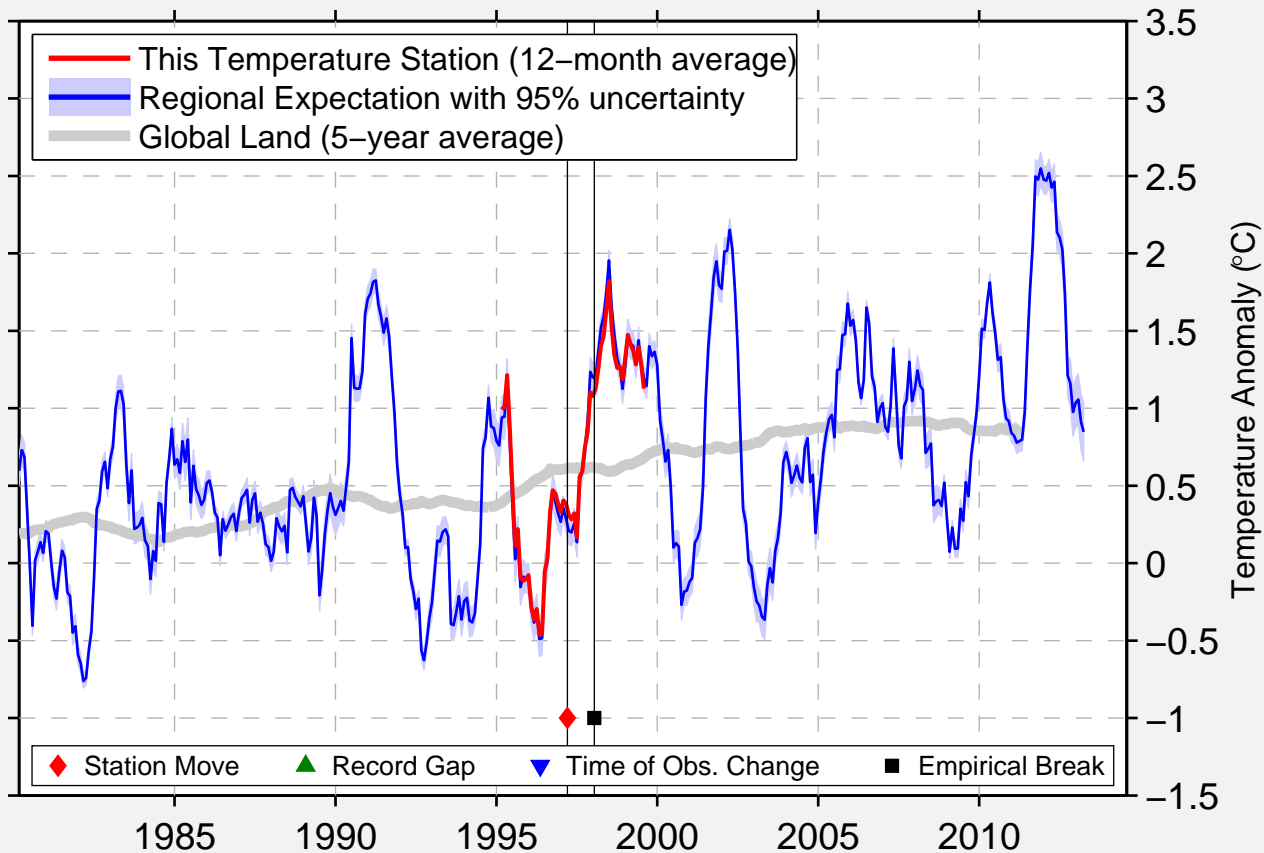

MINEOLA 1 NE

40.749 N, 73.623 W (United States)

Data Quality Controlled and Aligned at Breakpoints

Berkeley Earth