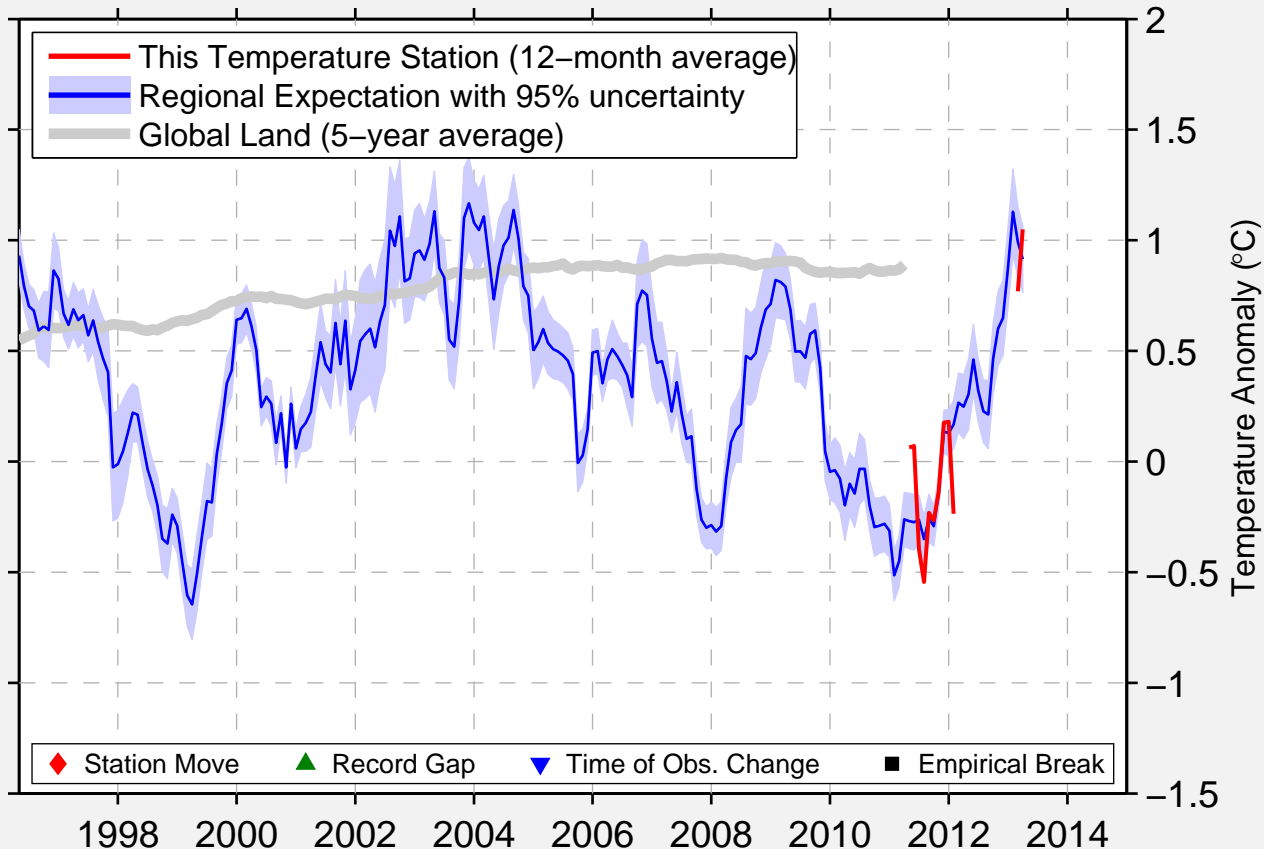

LONNIE POOL FLD/WEAV

40.747 N, 122.922 W (United States)

Data Quality Controlled and Aligned at Breakpoints

Berkeley Earth