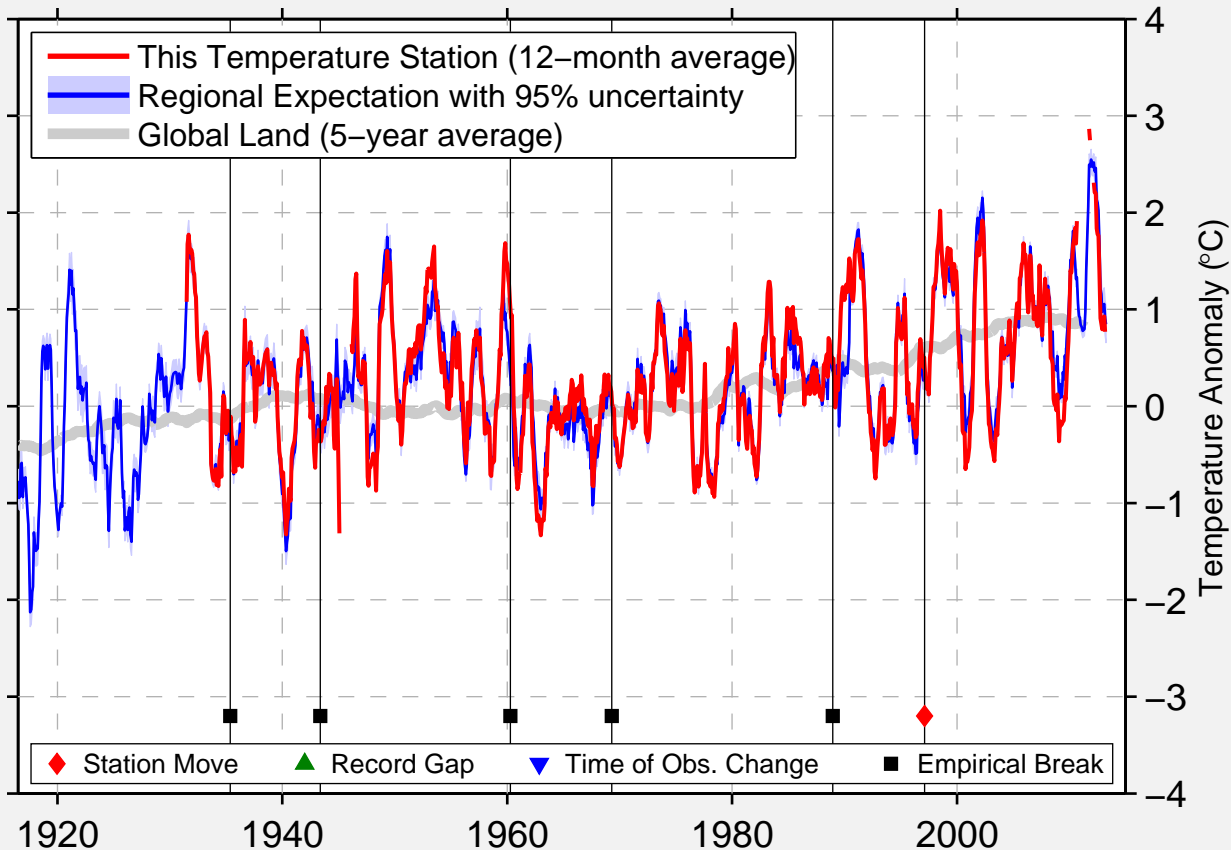

# CANOE BROOK

40.744 N, 74.354 W (United States)

Data Quality Controlled and Aligned at Breakpoints

Berkeley Earth