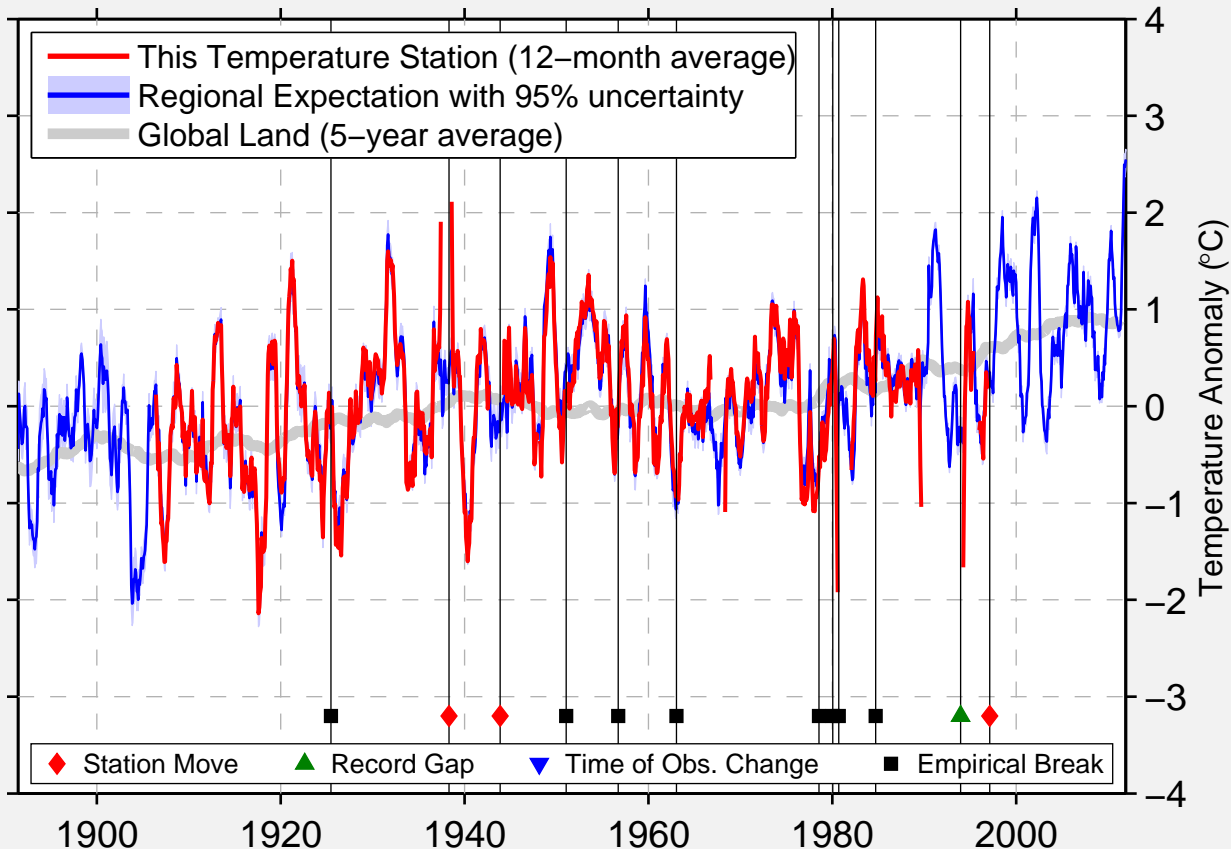

JERSEY CITY

40.742 N, 74.057 W (United States)

Data Quality Controlled and Aligned at Breakpoints

Berkeley Earth