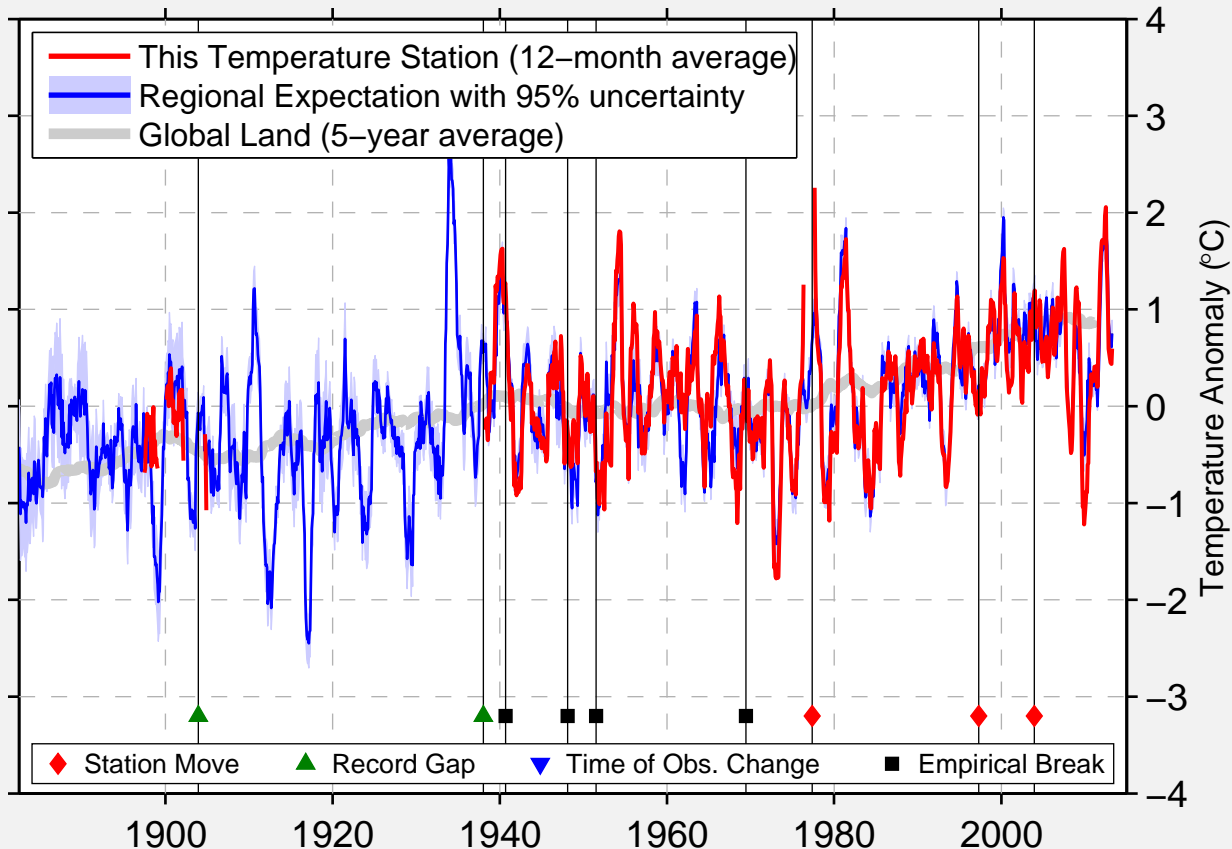

# WALDEN

40.735 N, 106.283 W (United States)

Data Quality Controlled and Aligned at Breakpoints

Berkeley Earth