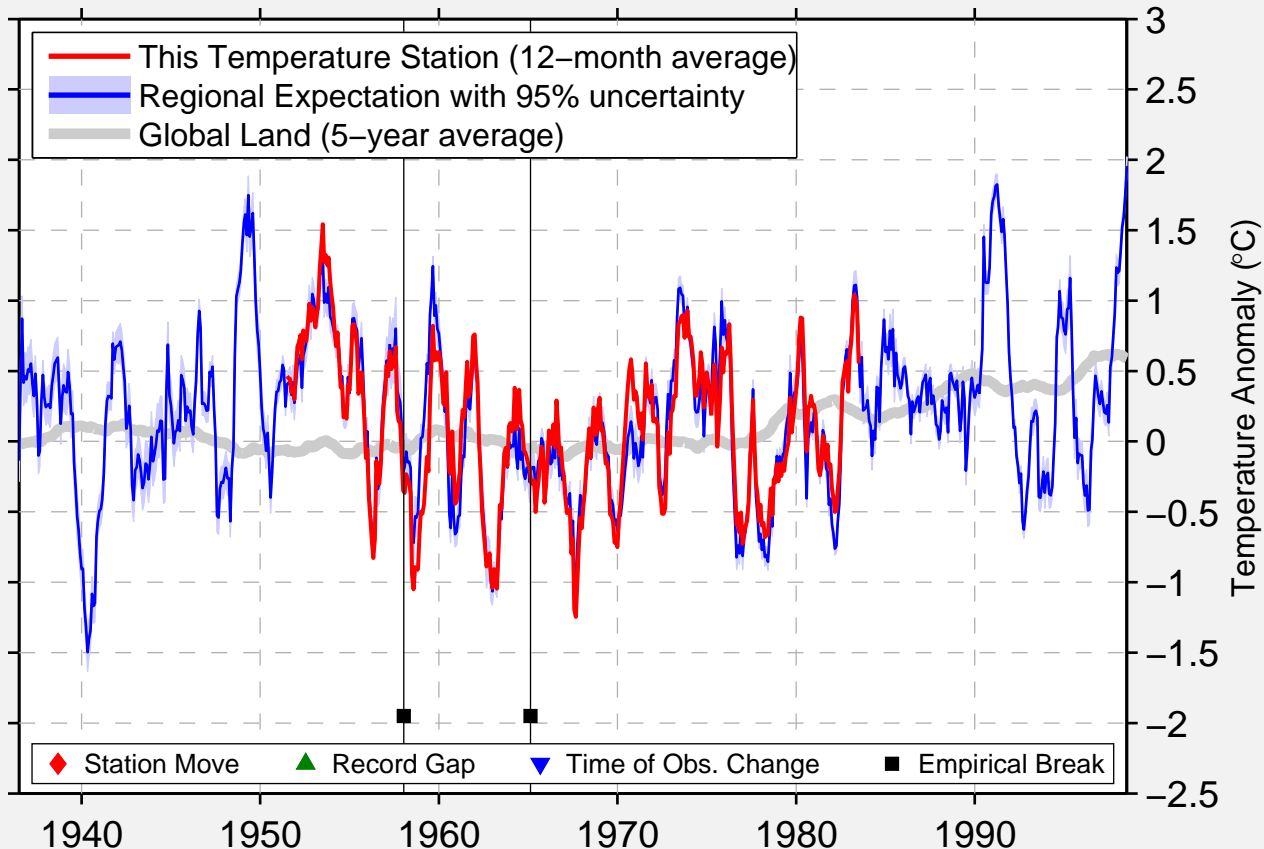

# NEW YORK LAUREL HILL

40.733 N, 73.933 W (United States)

Data Quality Controlled and Aligned at Breakpoints

Berkeley Earth