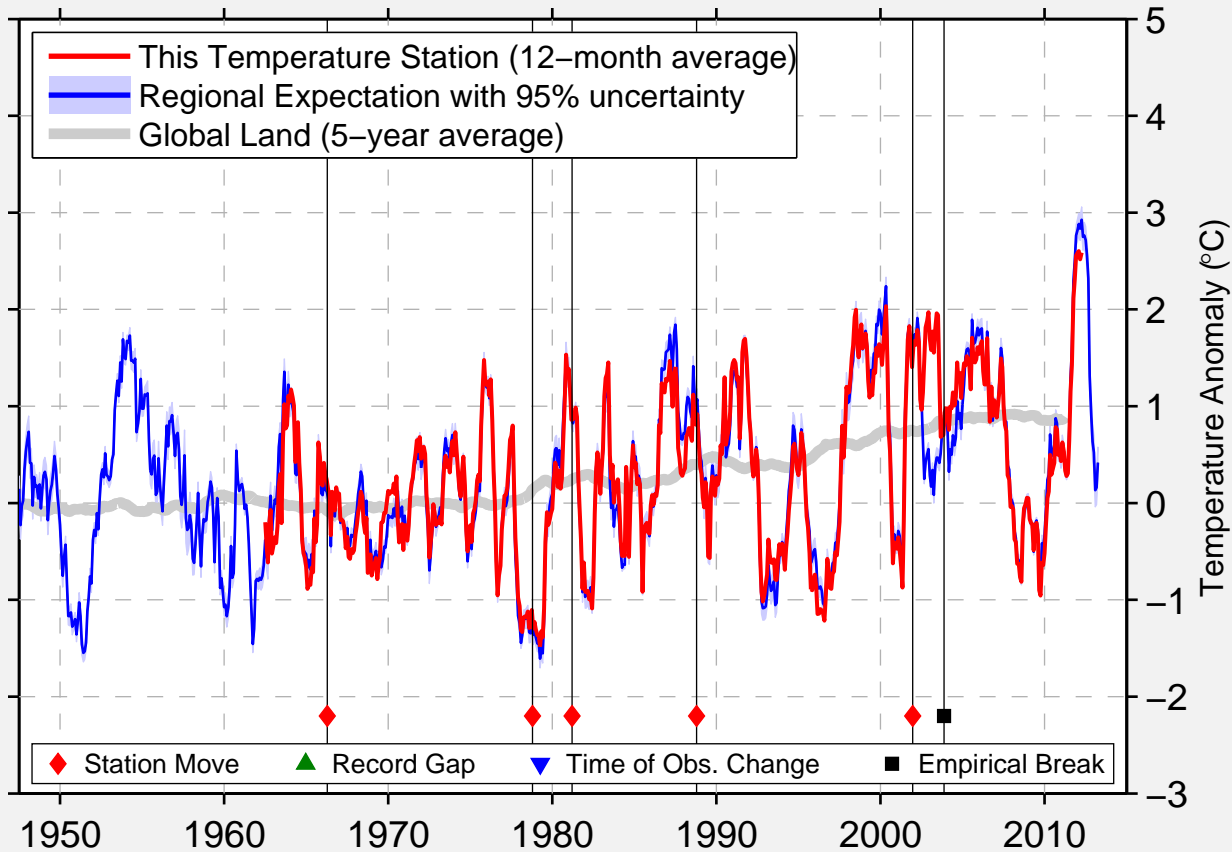

LEON 6 ESE

40.733 N, 93.635 W (United States)

Data Quality Controlled and Aligned at Breakpoints

Berkeley Earth