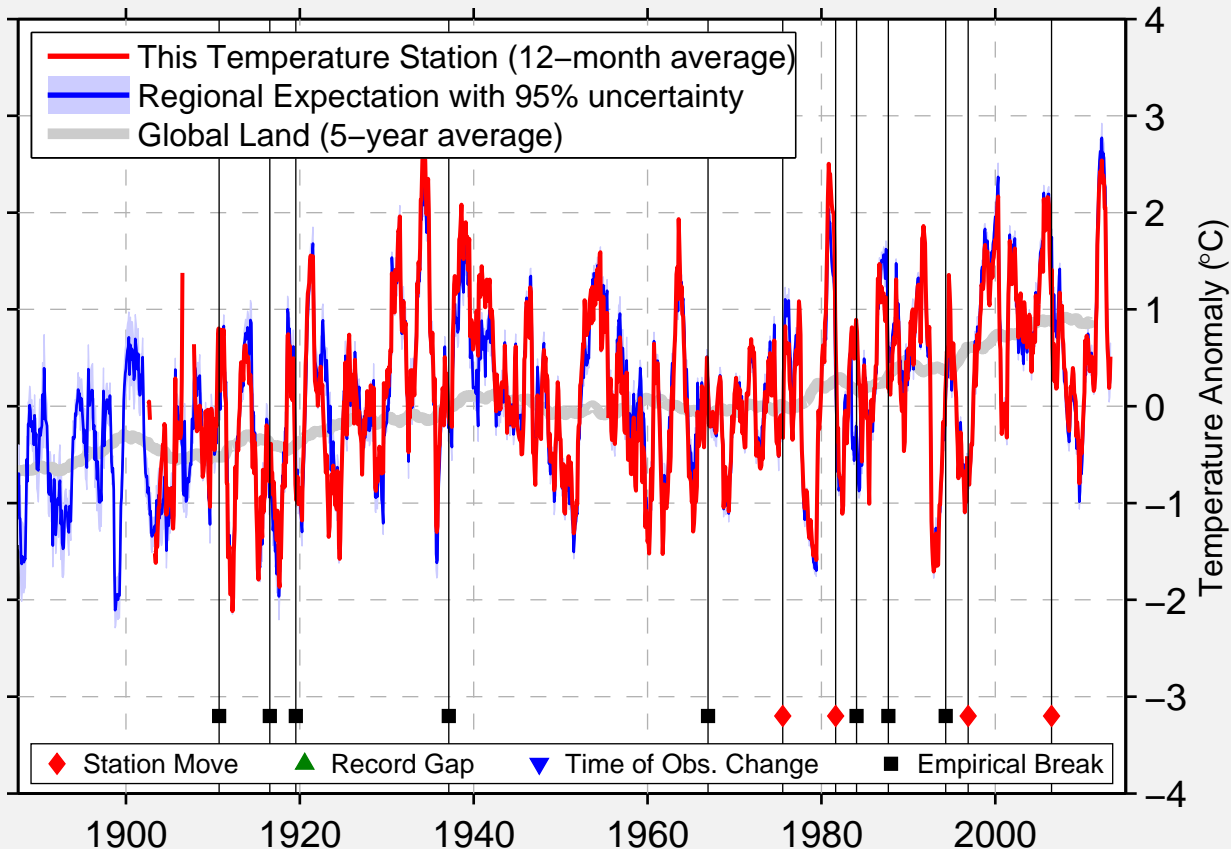

KEARNEY 4 NE

40.726 N, 99.013 W (United States)

Data Quality Controlled and Aligned at Breakpoints

Berkeley Earth