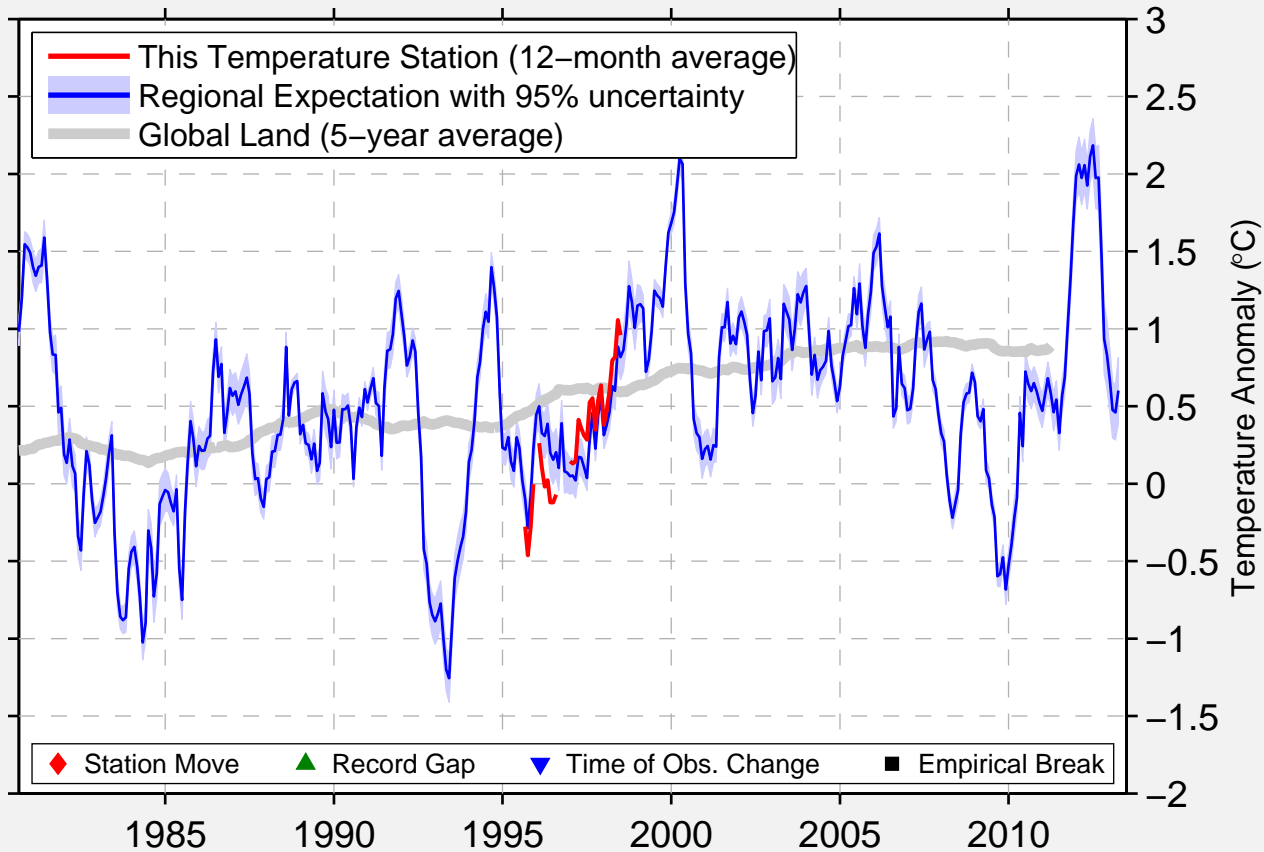

WELLINGTON 5 WNW

40.726 N, 105.110 W (United States)

Data Quality Controlled and Aligned at Breakpoints

Berkeley Earth