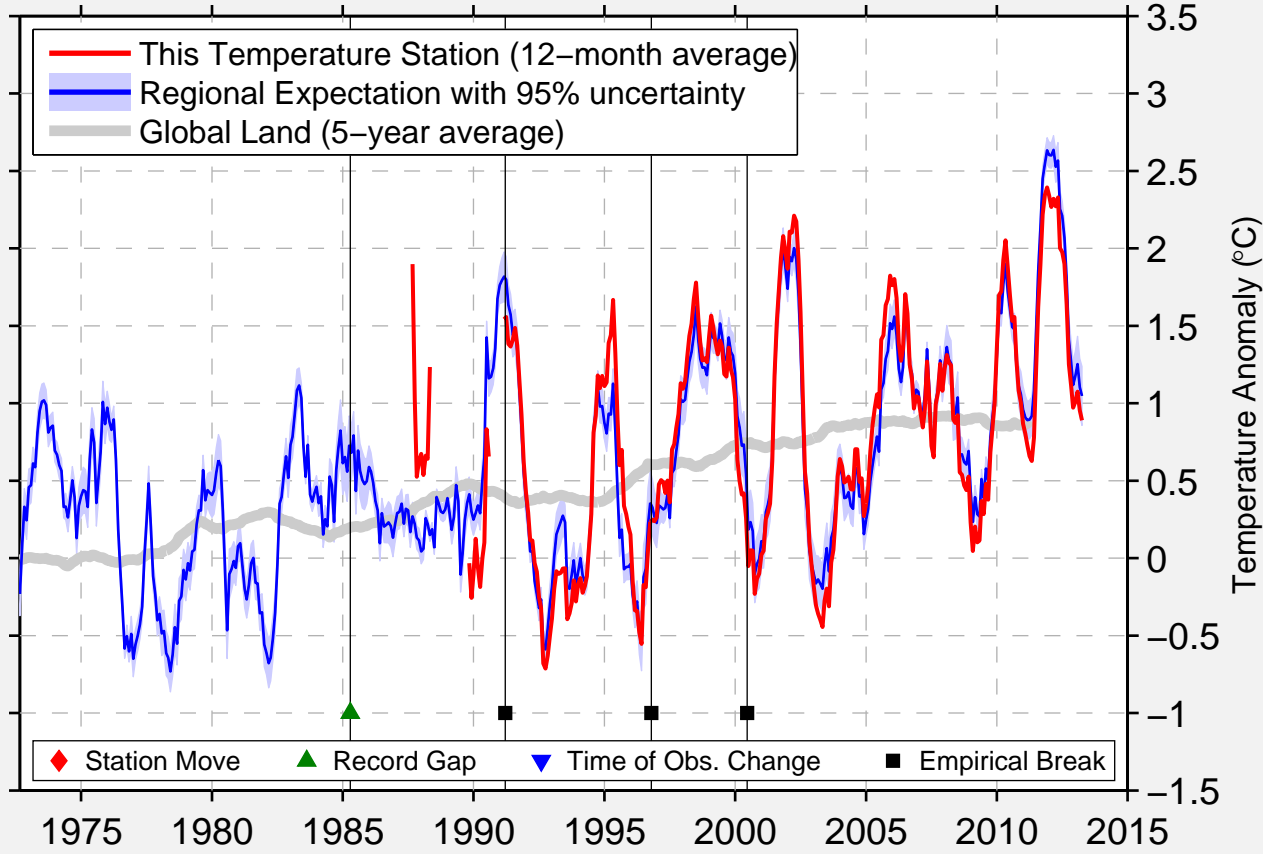

FARMINGDALE REPUBLIC AP

40.725 N, 73.409 W (United States)

Data Quality Controlled and Aligned at Breakpoints

Berkeley Earth