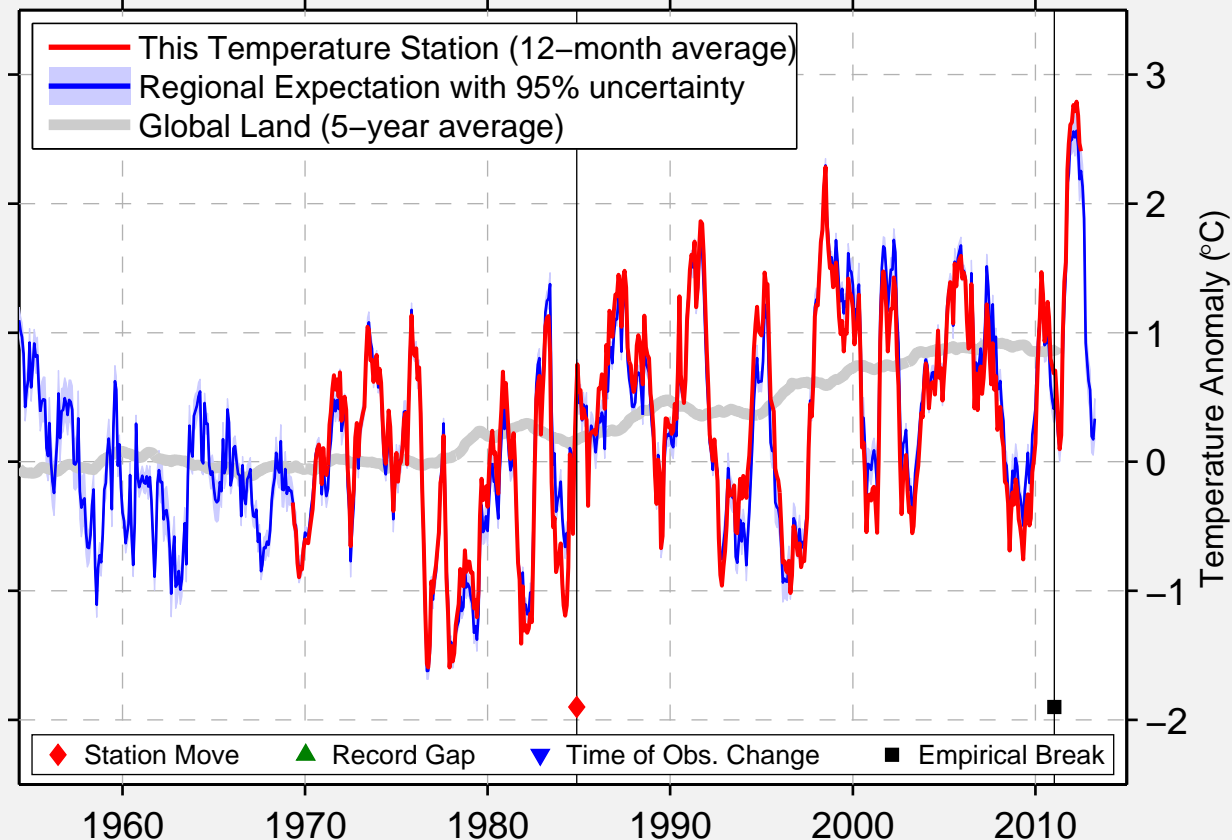

PIPER CITY

40.724 N, 88.183 W (United States)

Data Quality Controlled and Aligned at Breakpoints

Berkeley Earth